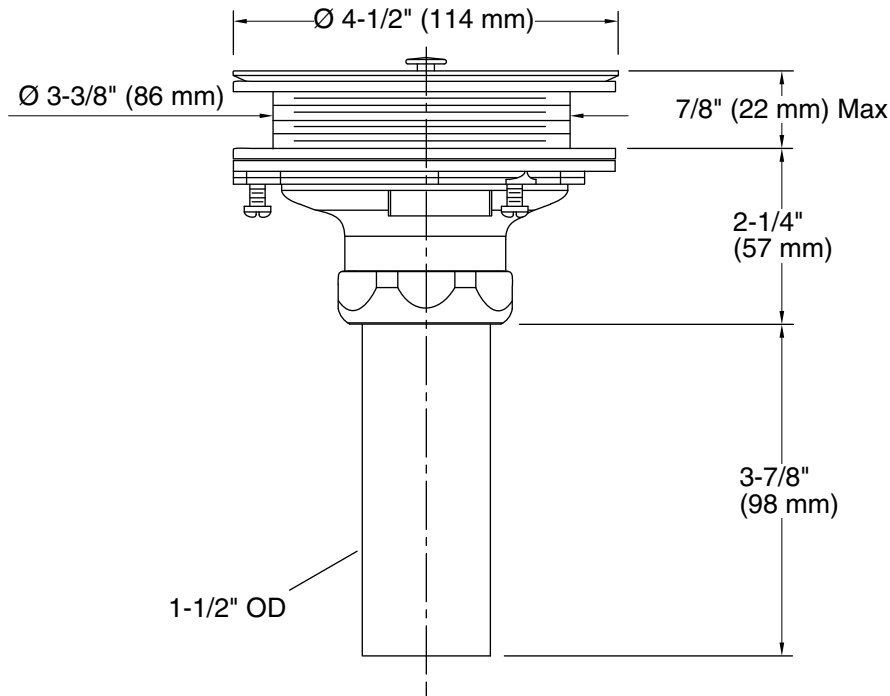

Features

- Removable basket strainer with open/close stopper.
- Tailpiece included.
- Quick-locking installation system.
- For sink installations with 3-1/2" (89 mm) or 4" (102 mm) outlet.

Material

- Solid-brass construction for durability and reliability.

Technical Information

All product dimensions are nominal.

Notes

Install this product according to the installation guide.