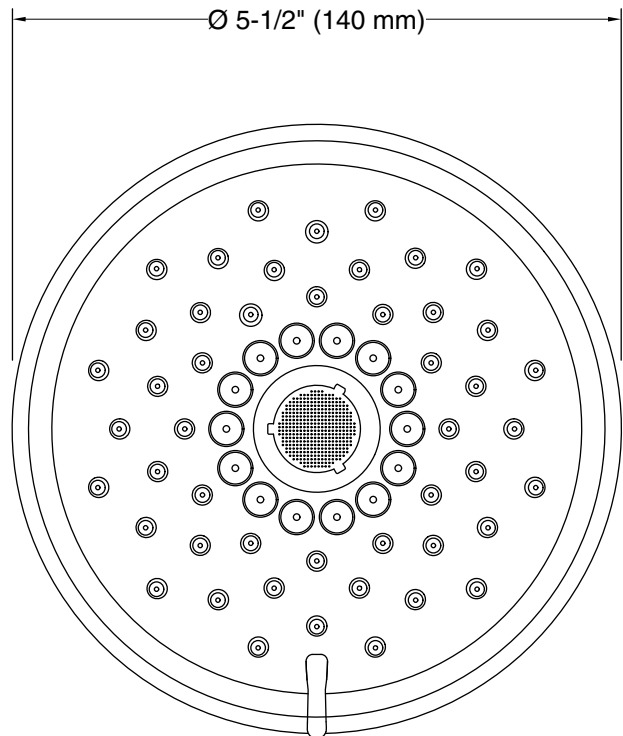

Features

- Multifunction showerhead and handshower each have advanced spray engines to provide three experiences: full coverage, pulsating massage, and silk spray
- Full coverage spray produces an encompassing spray ideal for everyday use
- Pulsating massage spray targets sore muscles to ease away aches and pains
- Silk spray releases a dense, luxurious spray ideal for rinsing
- Thumb tab allows for a smooth transition between sprays
- MasterClean™ sprayface features an easy-to-clean surface that withstands mineral buildup and maximizes spray performance
- 1.75 gpm (6.6 lpm) flow rate.
- Coordinates with Purist®, Stillness®, and Composed® faucets and accessories
- This product can help a building earn Water Efficiency points in LEED® Green Building Rating System

Material

- KOHLER® finishes resist corrosion and tarnishing

Installation

- Shower arm and flange sold separately
- 1/2"-14 NPT connection.
- Wall-mount

Recommended Products/Accessories

K-7397 Shower Arm and Flange
K-7395 Shower Arm and Flange
K-933 Shower Arm and Flange
K-23723 Faucet cleaner

Technical Information

All product dimensions are nominal.

Handshower:

Rated maximum flow: 1.75 gal/min (6.6 l/min)

Showerhead/Body Spray:

Rated maximum flow: 1.75 gal/min (6.6 l/min)

Notes

Install this product according to the installation instructions.