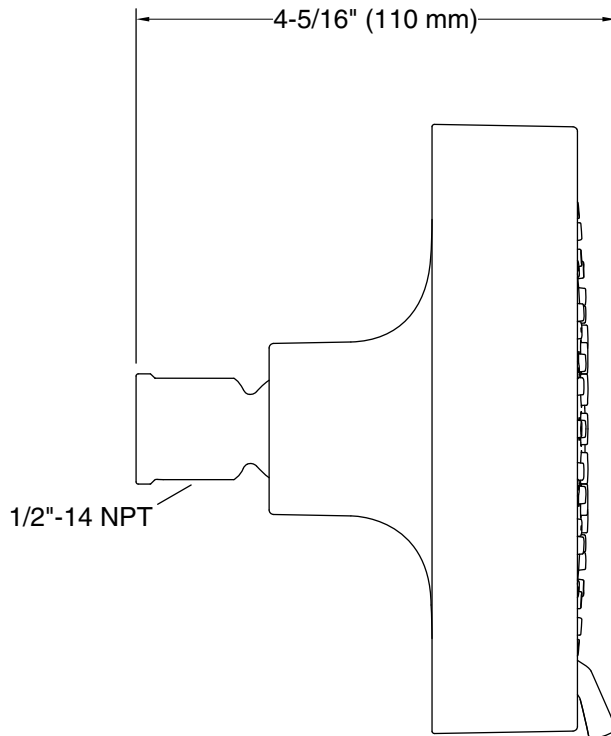

Material

- KOHLER® finishes resist corrosion and tarnishing

Installation

- Shower arm and flange sold separately
- 1/2"-14 NPT connection.
- Wall-mount

Recommended Products/Accessories

K-7397 Shower Arm and Flange
K-7395 Shower Arm and Flange
K-933 Shower Arm and Flange
K-23723 Faucet cleaner

Technical Information

All product dimensions are nominal.

Handshower:

Rated maximum flow: 1.75 gal/min (6.6 l/min)

Showerhead/Body Spray:

Rated maximum flow: 1.75 gal/min (6.6 l/min)

Notes

Install this product according to the installation instructions.