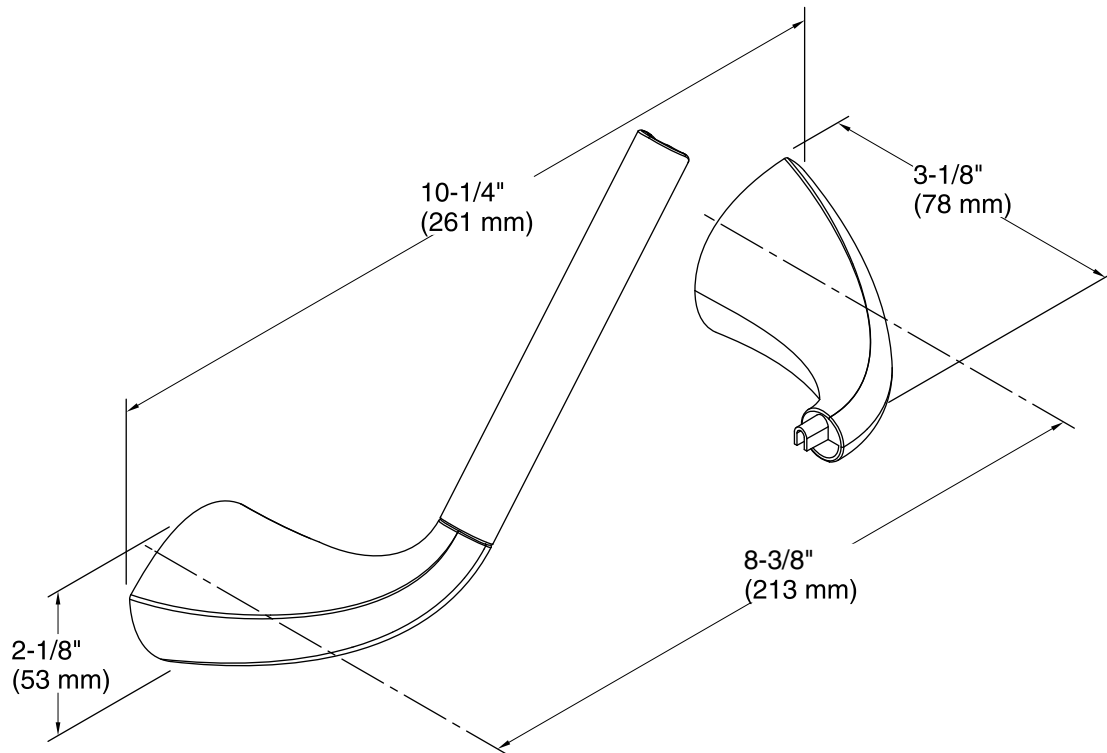

Features

- KOHLER finishes resist corrosion and tarnish.
- Coordinates with other products in the Alteo collection.
- 8-3/8" (213 mm) x 3-1/8" (78 mm) x 2-1/8" (53 mm)

Material

- Premium metal construction.

Color tiles intended for reference only.

Color	Code	Description
	CP	Polished Chrome
	BN	Vibrant® Brushed Nickel
	2BZ	Oil-Rubbed Bronze

Technical Information

All product dimensions are nominal.

Notes

Install this product according to the installation guide.