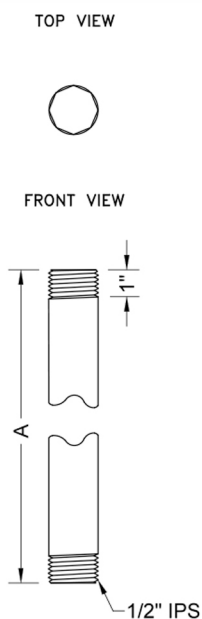

1/2" IPS x 4" Brass Vertical Drop Ceiling Nipple

Model #: 801-12.4-

FEATURES:

- Can be used as a Brass Nipple for supply valves or Brass vertical drop ceiling nipple shower arm
- 1/2" IPS x 4" length
- 1/2" escutcheons sold separately
- All custom lengths available. Contact JACLO for pricing & availability

SPECIFICATION DRAWING:

| 1/2" BRASS VERTICAL DROP CEILING NIPPLES | | |
|--|----------------|-----|
| PART. # | DESCRIPTION | A |
| 801-12.4 | 1/2" IPS X 4" | 4" |
| 801-12.6 | 1/2" IPS X 6" | 6" |
| 801-12.12 | 1/2" IPS X 12" | 12" |
| 801-12.18 | 1/2" IPS X 18" | 18" |
| 801-12.24 | 1/2" IPS X 24" | 24" |
| 801-12.30 | 1/2" IPS X 30" | 30" |
| 801-12.36 | 1/2" IPS X 36" | 36" |
| 801-12.42 | 1/2" IPS X 42" | 42" |
| 801-12.48 | 1/2" IPS X 48" | 48" |
| 801-12.60 | 1/2" IPS X 60" | 60" |
| 801-12.72 | 1/2" IPS X 72" | 72" |