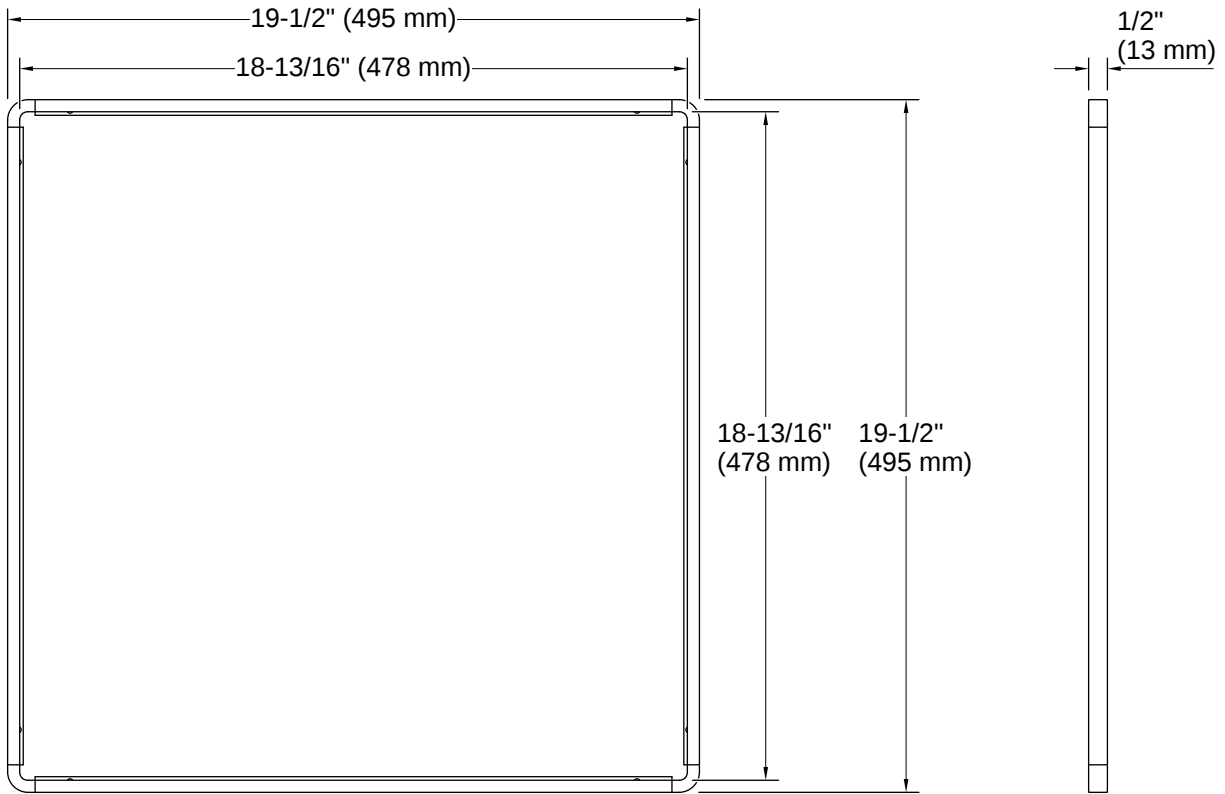

Real Rain® | K-31111

Overhead panel trim

Features

- Trim is designed to fit securely around the Real Rain overhead panel
- Solid metal construction

Available Colors/Finishes

Color tiles intended for reference only.

4-15-2026 5:31 - US-CA

Installation

- Eight piece trim assembly is connected with a series of set screws
- Mounts flush to the surface of a drop ceiling
- If using DTV+™ system the user interface must be 99693-P-NA (99693-NA does not contain Real Rain software)
- If using DTV Prompt® system must include Real Rain diverter valve and trim (K-76746 and K-76748) to actuate Deluge™ function
- Required for the K-31110, K-31110-G, and K-76728GL Real Rain overhead panels