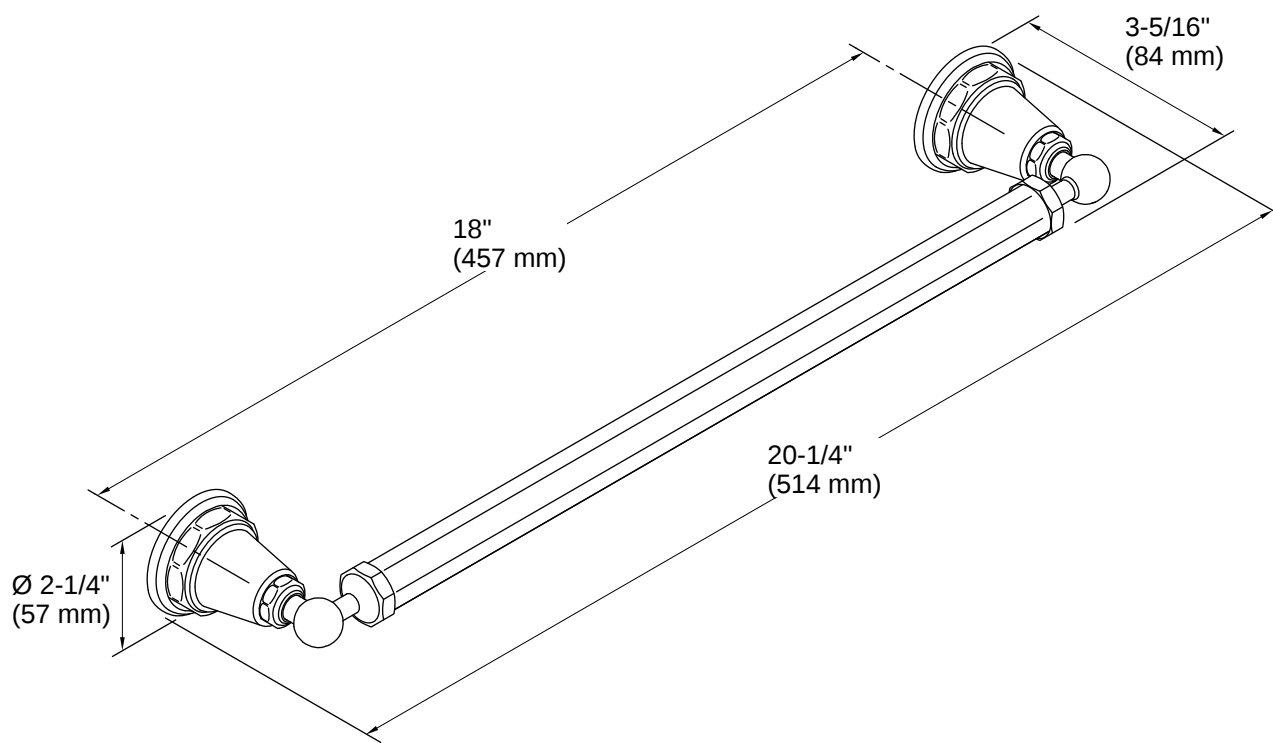

Installation

- Installation template and tools included

Installation Notes

Install this product according to the installation instructions.

CAUTION: Risk of personal injury. Do not install this product in any area where it is likely to be used inadvertently as a grab bar or support bar. This product is not designed or intended for use as a grab bar or support bar.