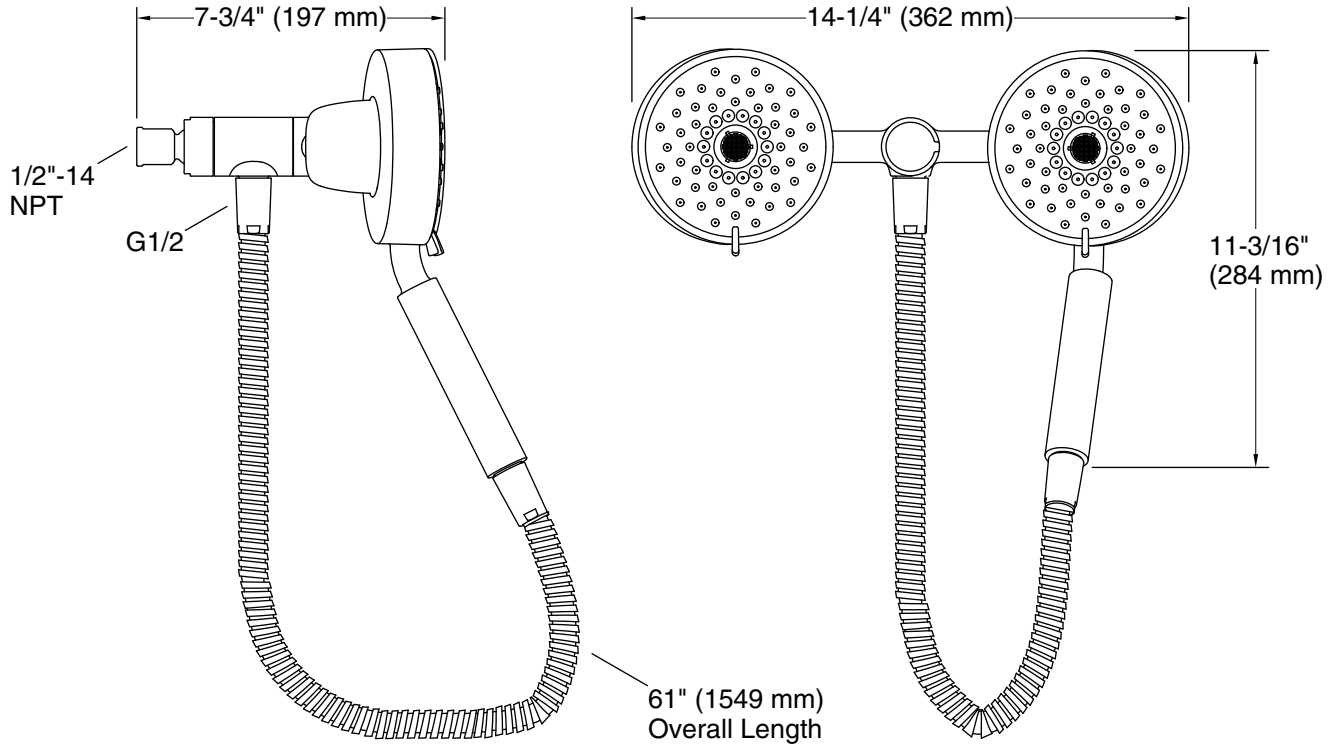

Features

- Multifunction showerhead and handshower each have advanced spray engines to provide three experiences: full coverage, pulsating massage, and silk spray
- Full coverage spray produces an encompassing spray ideal for everyday use
- Pulsating massage spray targets sore muscles to ease away aches and pains
- Silk spray releases a dense, luxurious spray ideal for rinsing
- Pause feature temporarily pauses water flow to conserve water while you lather, shave, or shampoo
- MasterClean™ sprayface features an easy-to-clean surface that withstands mineral buildup
- 2.5 gpm (9.5 lpm) maximum flow rate at 45 psi (3.1 bar)
- Box includes: Showerhead, handshower, 60" (1524 mm) metal hose

Material

- Premium material construction for durability and reliability
- KOHLER finishes resist corrosion and tarnishing

Installation

- Shower arm and flange sold separately

Codes/Standards

ASME A112.18.1/CSA B125.1
DOE - Energy Policy Act 1992

Technical Information

All product dimensions are nominal.

Showerhead/Body Spray:

Rated maximum flow: 2.5 gal/min (9.5 l/min)

Pressure: 45 psi (3.1 bar)

Notes

Install this product according to the installation instructions.