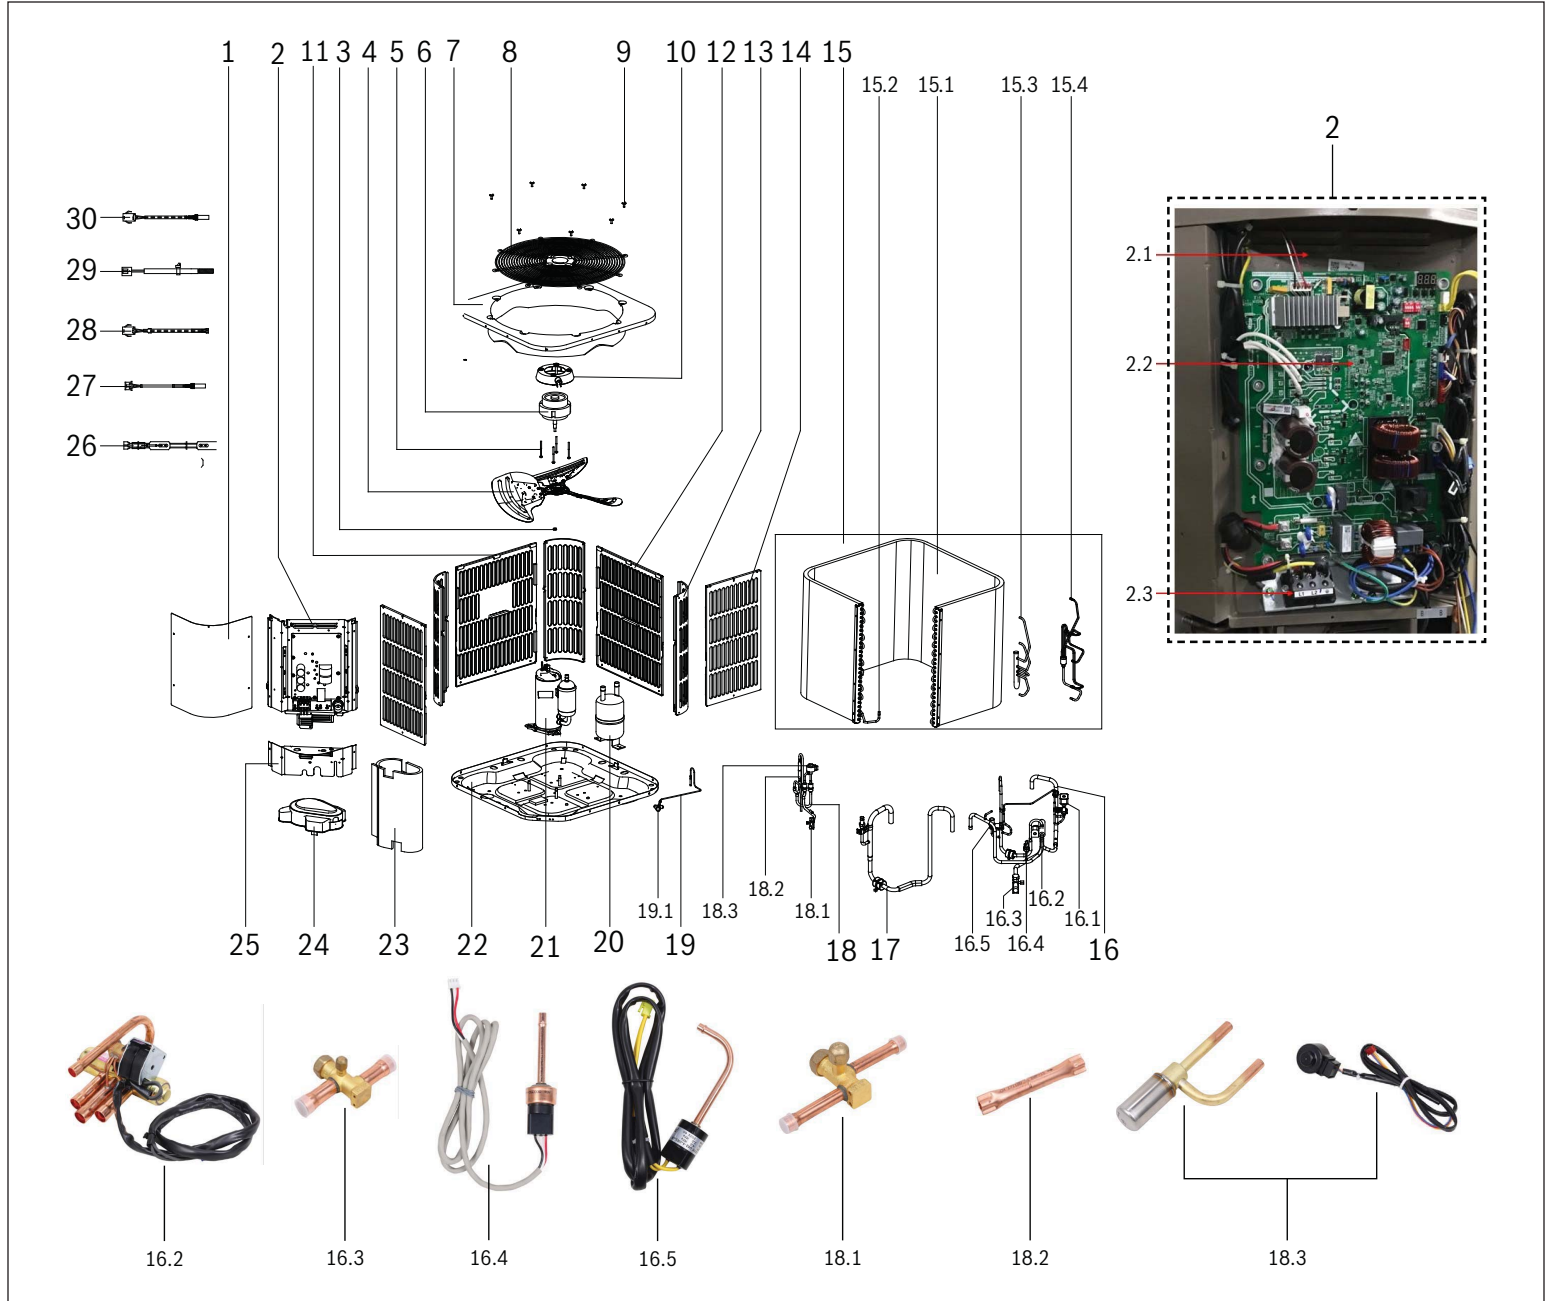

## 2 Ton Capacity

Pos.	Description	Qty	Ordering no.	BOVA24-15 (3 Ton)	Recommended Stock	Remarks
1	Service Access Panel	1.0	8733956888	■		
2	Control Board Assembly	1.0	8733956889	■		
2.1	Control Board Mounting Panel	1.0	8733956890	■		
2.2	Outdoor Control Board	1.0	8733956891	■	✓	
2.3	High Voltage Terminal Block	1.0	8733953148	■		
3	Nuts for outdoor fan	1.0	8733941801	■		
4	Fan Blade	1.0	8733941802	■	✓	
5	Motor Mounted Bolt	4.0	8733941845	■		
6	Outdoor ECM Motor	1.0	8733956892	■	✓	
7	Top Cover Assembly	1.0	8733956893	■		
8	Top Cover Grate	1.0	8733956894	■		
9	Top Cover Grate Bolts	4.0	8733956895	■		
10	Motor Installation Board Ass'y	1.0	8733941847	■		
11	Side Coil Guard (with Bosch logo)	1.0	8733956962	■		
12	Side Louver Panel 1	2.0	8733956896	■		
13	Round Louver Panel	3.0	8733953152	■		
14	Side Louver Panel 2	2.0	8733956897	■		
15	Condenser Coil Assembly	1.0	8733956898	■		
15.1	Condenser Coil	1.0	8733956899	■		
15.2	Condenser Transition Pipe	1.0	8733941814	■		
15.3	Condenser Input Assembly	1.0	8733956900	■		
15.4	Condenser Output Assembly	1.0	8733956901	■		
16	Reversing Valve System Assembly	1.0	8733956902	■	✓	
16.1	Pressure Equalizer Valve (PEV)	1.0	8733953158	■	✓	
16.2	Reversing Valve	1.0	8733941816	■	✓	
16.3	Suction Valve	1.0	8733941819	■	✓	
16.4	Pressure Transducer	1.0	8733953160	■	✓	
16.5	High Pressure Switch	1.0	8733941857	■	✓	
17	Suction Pipe Assembly	1.0	8733956903	■		
18	High Pressure Valve Assembly	1.0	8733953162	■	✓	
18.1	Liquid Valve	1.0	8733941822	■	✓	
18.2	Check Valve	1.0	8733941823	■		
18.3	EEV Assembly	1.0	8733955398	■	✓	
19	Gauge Port Assembly	1.0	8733941826	■		
19.1	Gauge Port	1.0	8733941827	■		
20	Accumulator	1.0	8733941828	■		
21	DC Inverter Compressor	1.0	8733953165	■	✓	
22	Base Pan	1.0	8733956905	■		
23	Compressor Insulation	1.0	8733956906	■		
24	Compressor Rubber Cap	1.0	8733956907	■		
25	Service Port Access Panel	1.0	8733956908	■		
26	Crankcase Heater	1.0	8733941834	■		
27	Liquid Line Temperature Sensor (T3L)	1	8733956909	■	✓	
28	Compressor Discharge Temperature Sensor (T5)	1	8733956910	■	✓	
29	Outdoor Coil Temperature Sensor (T3)	1	8733953173	■	✓	
30	Ambient Temperature Sensor (T4)	1	8733956911	■	✓	