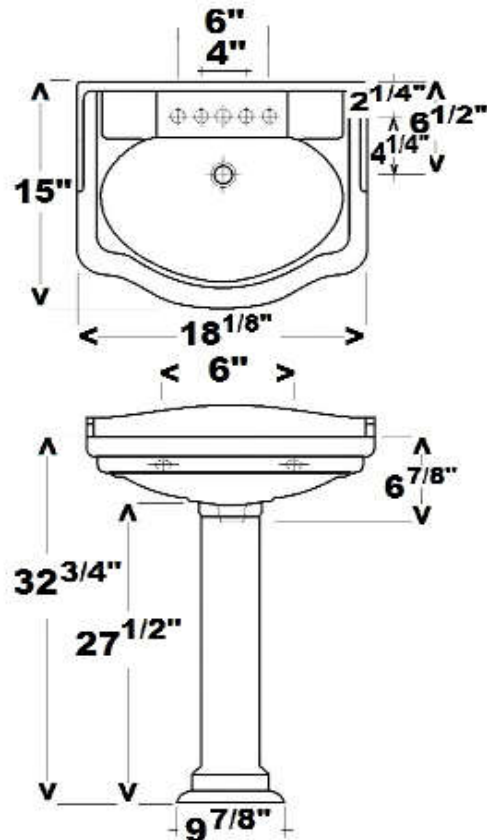

STANFORD 460 PEDESTAL LAVATORY

Cat. No.
3-87X

Faucet not included

W: 18-1/8"
D: 15"
Total Height: 34-1/4"
Height to top of sink: 32-3/4"
Flange: 1-5/8"

Interior Dimensions:

Basin Interior: 14-7/8"W x 8-7/8"D
Basin Depth: 4-1/2"
Mount bolts height: 30-1/2"
Mount holes cc: 6"
Spout hole: 1-3/8"

Features:

- ▶ Made of Vitreous China
- ▶ Available for 1-hole, 4" CC or 6" Mini Widespread
- ▶ Mounting Hardware Included
- ▶ Pre-drilled overflow hole
- ▶ IAPMO approved
- ▶ For ease installation order **Hangers** (pair) or **Bracket** (one)

Colors
WH White
BQ Bisque

Compliance Certification
Meets or exceeds the following specifications: ASME A112.19.2 2013 and CSA B45.1-13 for ceramic plumbing fixtures.

Dimensions of fixture are nominal and may vary within the range of tolerances established by ASME Standard A112.19.2-2013. Dimensions and specifications subject to change without notice.