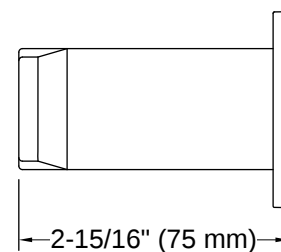

Installation Notes

Install this product according to the installation instructions.

CAUTION: Risk of personal injury. Do not install these products in any area where they are likely to be used inadvertently as a grab bar or support bar. These products are not designed or intended for use as a grab bar or support bar.