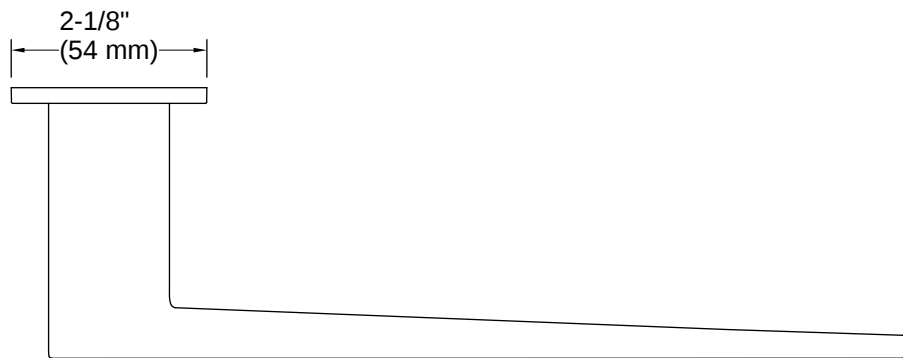

Installation Notes

Install this product according to the installation instructions.

CAUTION: Risk of personal injury. Do not install these products in any area where they are likely to be used inadvertently as a grab bar or support bar. These products are not designed or intended for use as a grab bar or support bar.