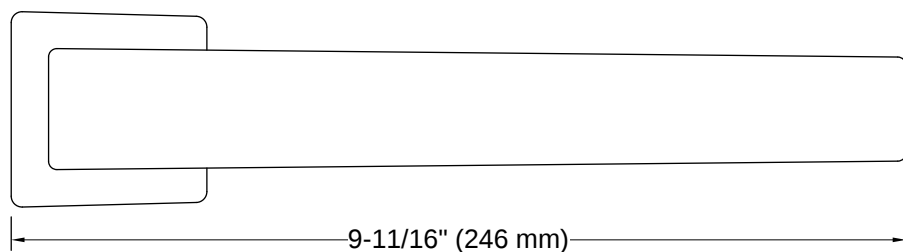

Installation Notes

Install this product according to the installation instructions.

CAUTION: Risk of personal injury. Do not install these products in any area where they are likely to be used inadvertently as a grab bar or support bar. These products are not designed or intended for use as a grab bar or support bar.