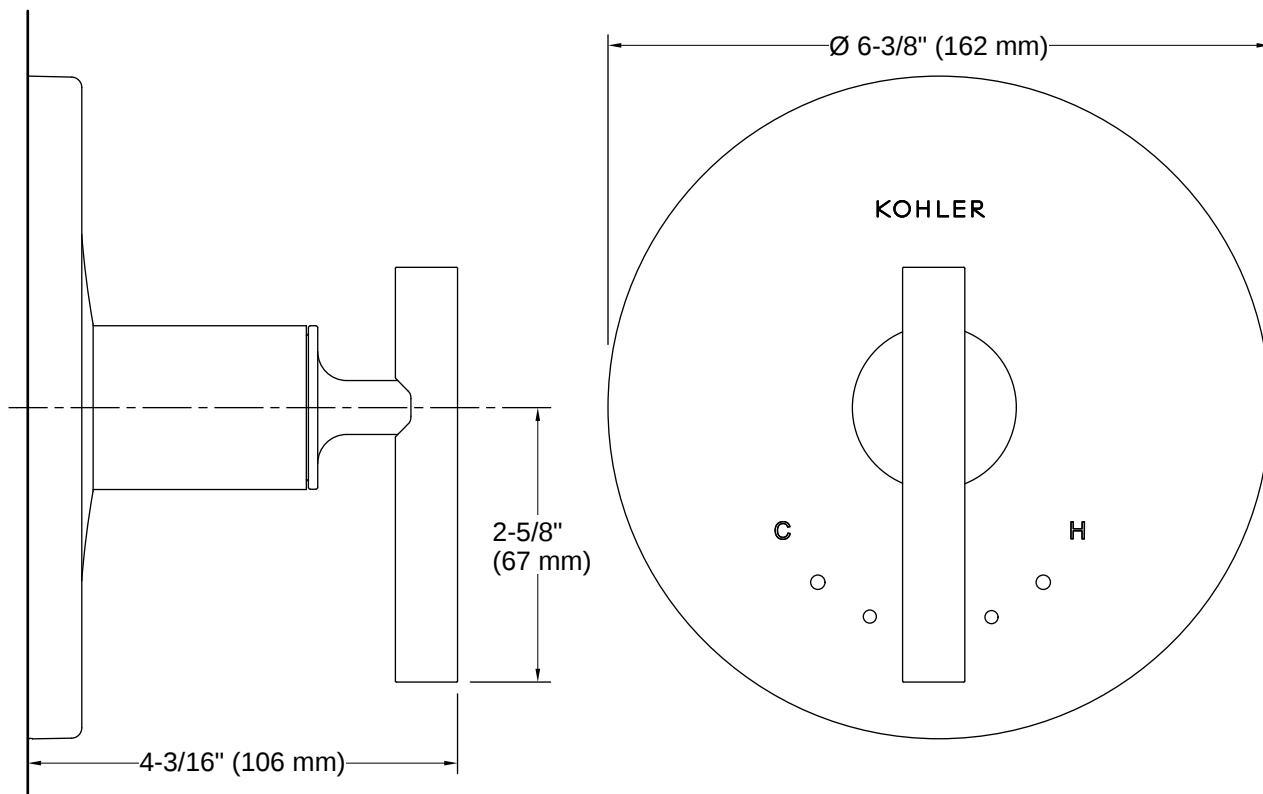

Installation

- Trim only; requires valve to complete installation (sold separately)
- Patented K-joint installation technology ensures consistent trim appearance, regardless of variability in valve rough-in

Installation Notes

Install this product according to the installation instructions.

ADA, OBC, CSA B651 compliant when installed to the specific requirements of these regulations.