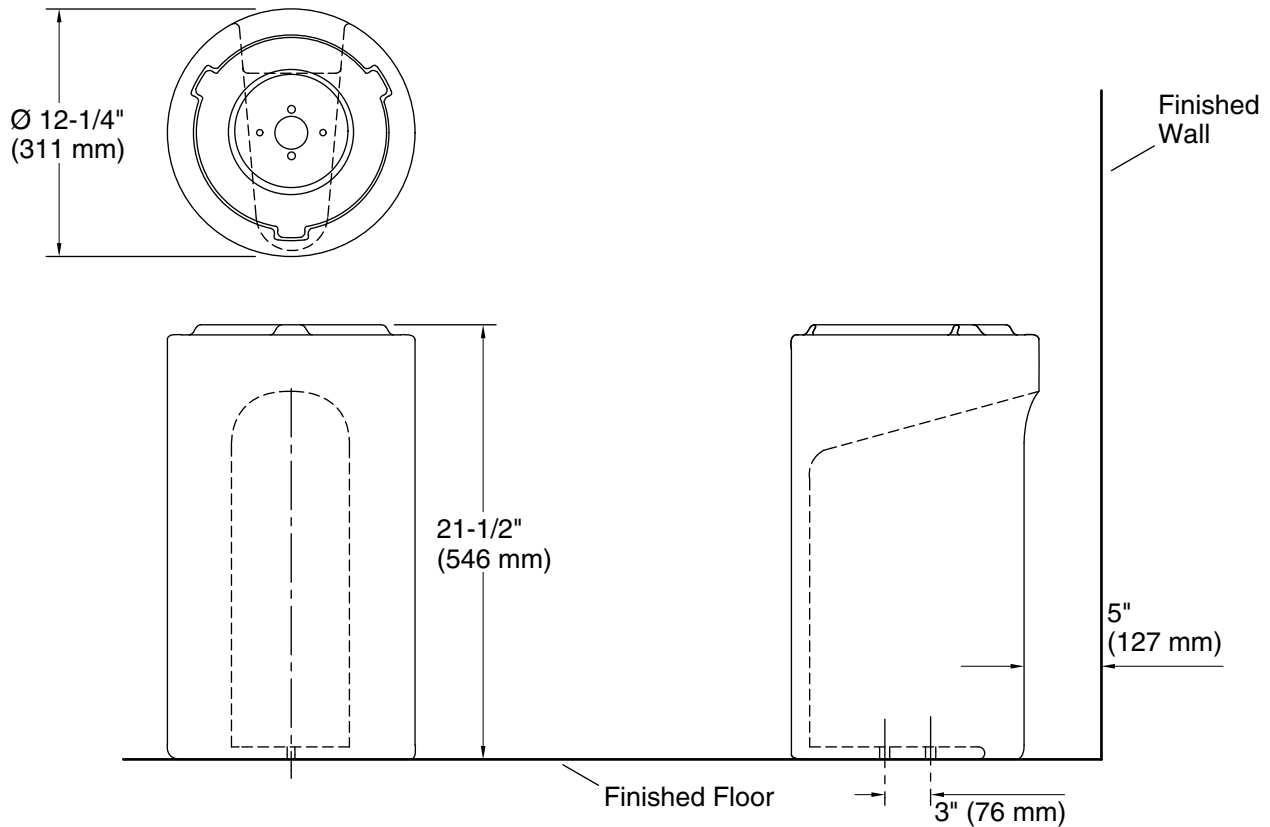

Features

- Round base.
- No faucet holes; requires wall- or counter-mount faucet.
- Overflow drain.
- Innovative Supramic technology provides superior strength and ultra-thin edge profiles.
- Drain extension included for ease of installation.
- Combines with the K-20703 or K-20703-N Veil Tall vessel/ pedestal sink basin to create the K-20701 or K-20701-N Veil pedestal sink.
- Coordinates with other products in the Veil collection.

Material

- Fireclay with Supramic technology.

Installation

- Pedestal.

Recommended Products/Accessories

- K-23726 Drain treatment
- K-23725 Cast iron cleaner

Codes/Standards

ASME A112.19.2/CSA B45.1

Technical Information

All product dimensions are nominal.

Installation: Pedestal

Notes

Install this product according to the installation instructions.

IMPORTANT! This installation requires a wall-mounted faucet. In areas with subfreezing winter temperatures, plan to install this product to an interior wall to protect the water supply and drain lines from freezing.