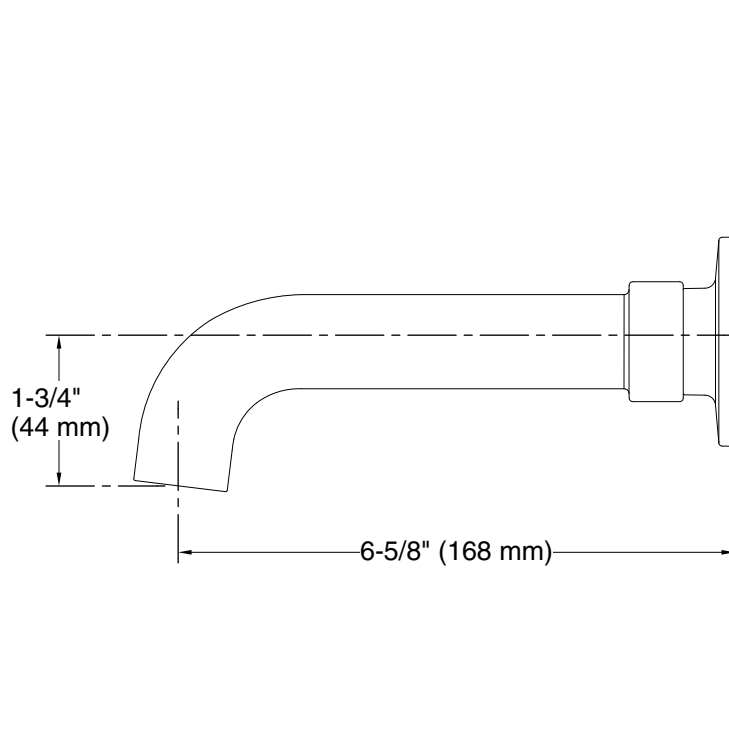

Technical Information

All product dimensions are nominal.

Drain included: No

Spout:

Spout reach: 6-5/8" (168 mm)

Notes

Install this product according to the installation instructions.