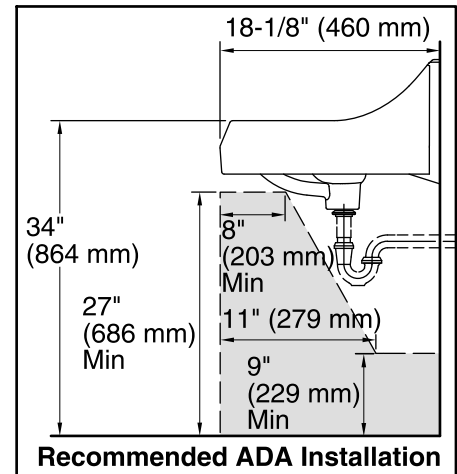

### Features

- With hanger.
- With overflow.
- 4" (102 mm) centers.
- 21-1/4" (540 mm) x 18-1/8" (460 mm).

### Technical Information

All product dimensions are nominal.

Bowl configuration:	Single
Installation:	Wall-mount
Bowl area (Only)	Length: 16" (406 mm) Width: 10" (254 mm) With overflow: Yes Water depth: 3-1/8" (79 mm)
Bowl area	With overflow: Yes
Number of deck holes:	3
Soap/Lotion hole:	1-1/4" (32 mm)
Drain hole:	1-3/4" (44 mm)