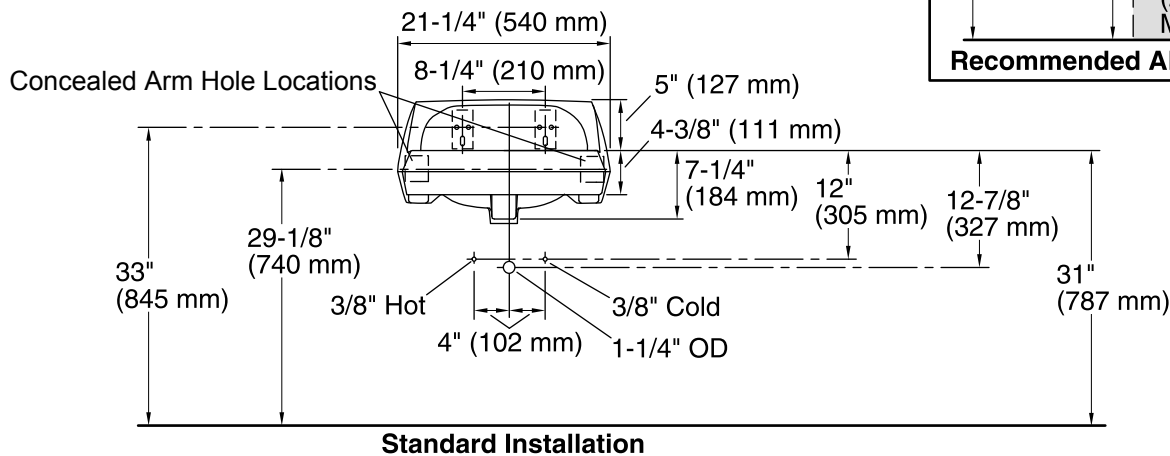

### Features

- With hanger.
- With overflow.
- 4" (102 mm) centers.
- 21-1/4" (540 mm) x 18-1/8" (460 mm).

### Technical Information

All product dimensions are nominal.

Bowl configuration:	Single
Installation:	Wall-mount
Bowl area (Only)	Length: 16" (406 mm) Width: 10" (254 mm) With overflow: Yes Water depth: 3-1/8" (79 mm)
Bowl area	With overflow: Yes
Number of deck holes:	3
Soap/Lotion hole:	1-1/4" (32 mm)
Drain hole:	1-3/4" (44 mm)