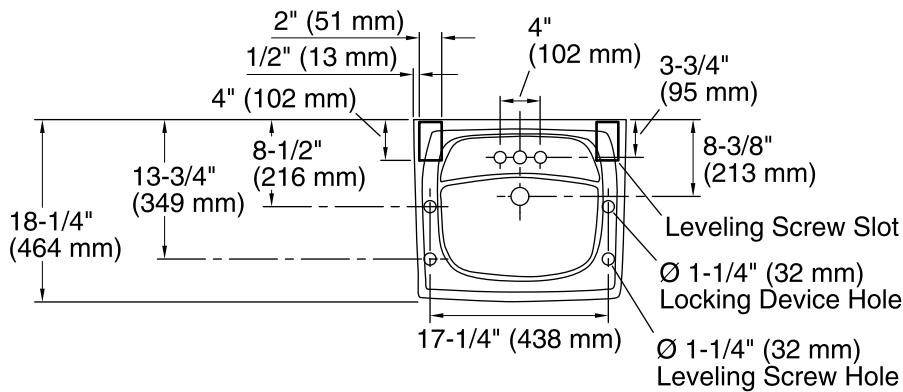

### Features

- With hanger.
- With overflow.
- 4" (102 mm) centers.
- 21-1/4" (540 mm) x 18-1/8" (460 mm).

### Technical Information

All product dimensions are nominal.

Bowl configuration:	Single
Installation:	Wall-mount
Bowl area (Only)	Length: 16" (406 mm) Width: 10" (254 mm) With overflow: Yes Water depth: 3-1/8" (79 mm)
Bowl area	With overflow: Yes
Number of deck holes:	3
Soap/Lotion hole:	1-1/4" (32 mm)
Drain hole:	1-3/4" (44 mm)