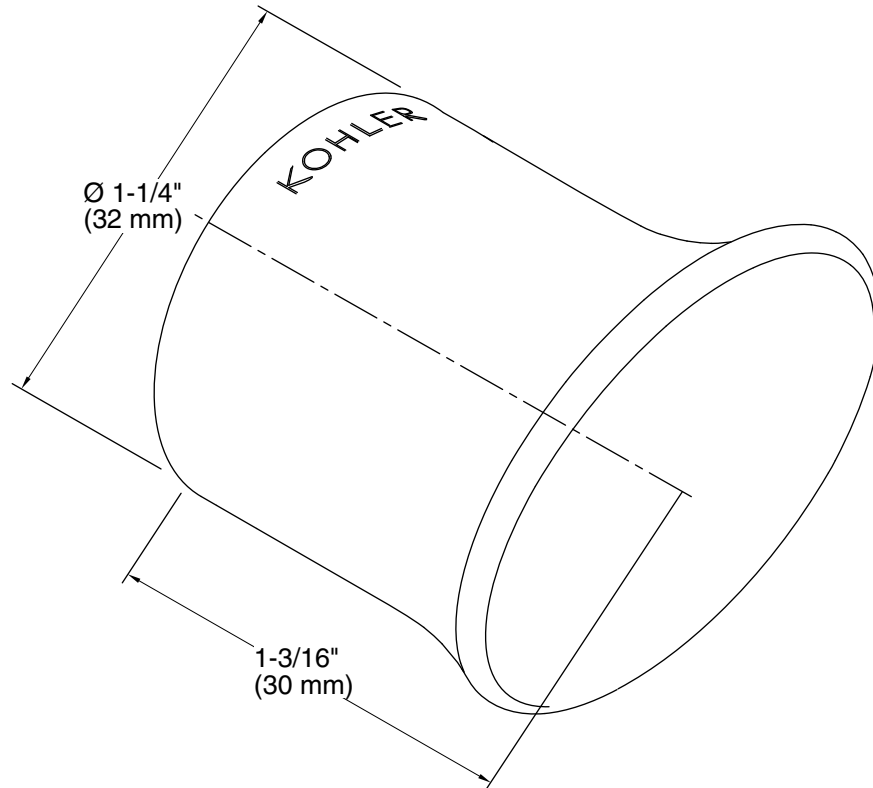

Technical Information

All product dimensions are nominal.

Installation Type: Wall-mount

Material: Anodized Aluminum

Notes

Install this product according to the installation guide.

Requires 2x4 backing to be installed.