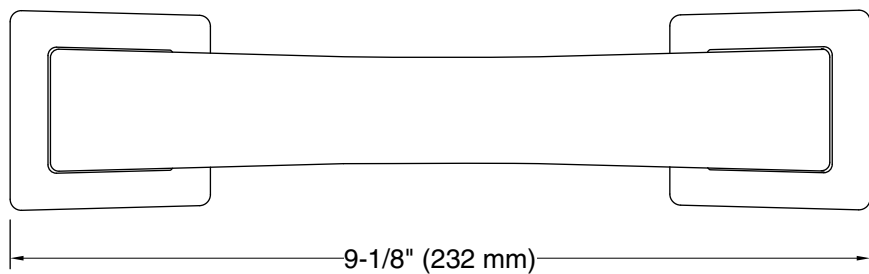

**Honesty®**  
Pivoting toilet paper holder  
**K-26638**

**Features**

- Pivoting holder makes changing toilet paper quick and simple
- Coordinates with Honesty faucets accessories, and showering components to complete your bathroom

## Technical Information

All product dimensions are nominal.

Material: Zinc