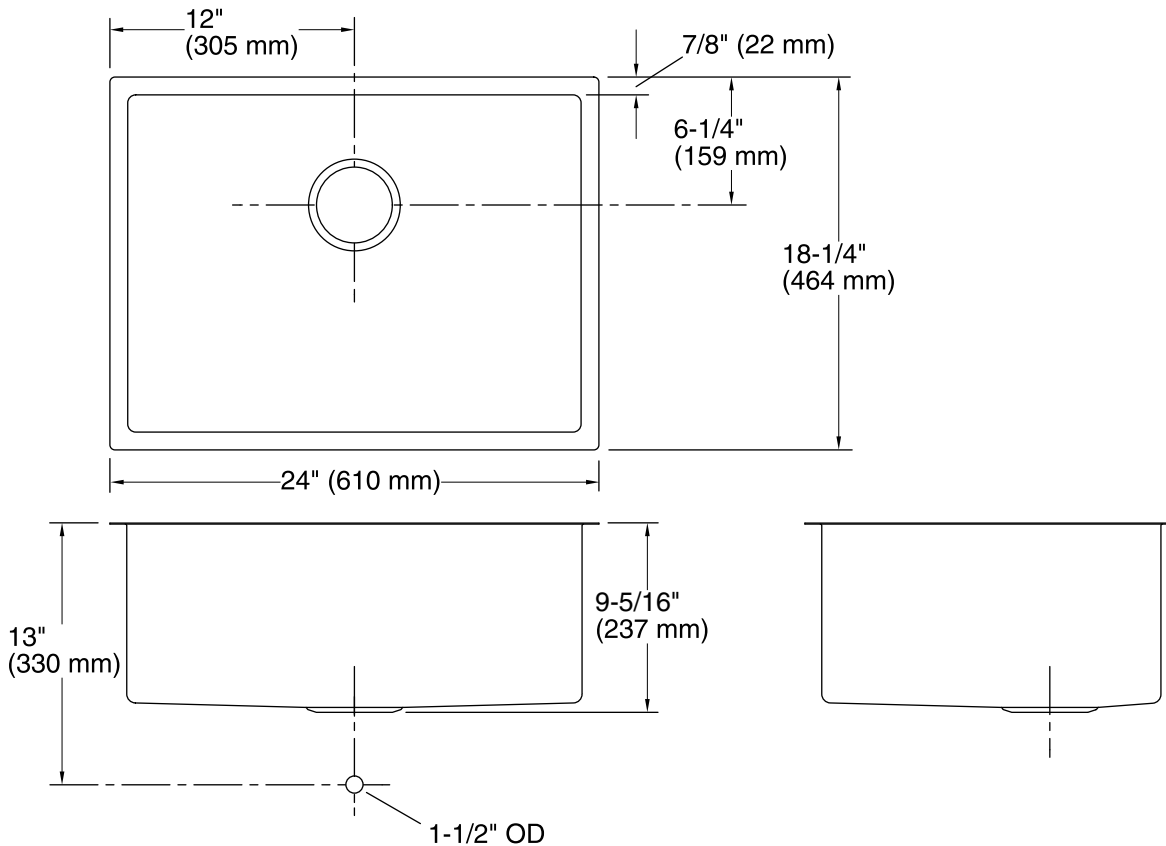

Features

- Single bowl.
- Squared bowl.
- Includes a sink bridge utility shelf with dishcloth bar and a bottom basin rack.
- 24" (610 mm) x 18-1/4" (464 mm)

Material

- 16-gauge stainless steel.

Technology

- Includes SilentShield® sound-absorption system.

Installation

- Under-mount.
- Includes installation hardware.

Components

Additional included component/s: Hardware kit, and Cut-out template.

Codes/Standards

ASME A112.19.3/CSA B45.4

See website for detailed warranty information.

Technical Information

All product dimensions are nominal.

Bowl configuration: Single

Installation: Under-mount

Min. base cabinet width: 27" (686 mm)

Bowl area
Length: 22-1/4" (565 mm)
Width: 16-1/2" (419 mm)
Bowl depth: 9-5/16" (237 mm)
Water depth: 9" (229 mm)

Template: Under-mount, 1207218-7, not required, not included

Notes

Install this product according to the installation guide.