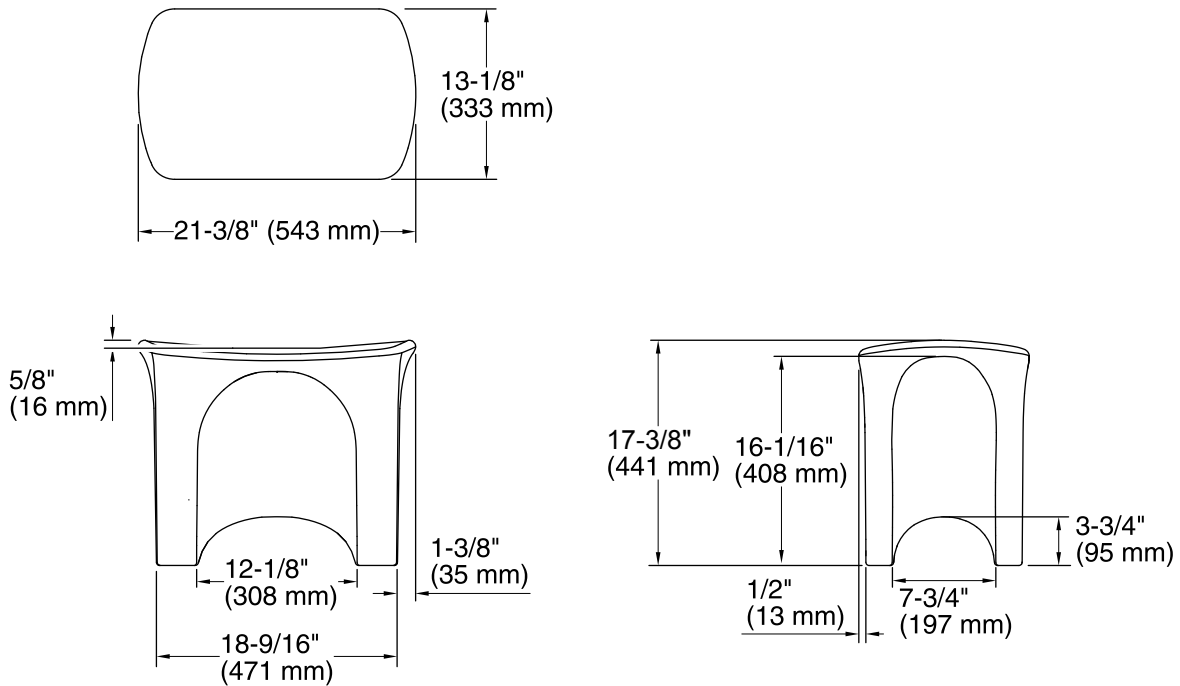

**Features**

- Integrated handles provide versatility inside and outside of the shower.
- Smooth, sleek design makes cleaning easy.
- Comfortable height and ample seating area provide stability.
- Sized to fit perfectly in any showering space.
- 21-7/8" (533 mm) x 17-3/8" (441 mm) x 13-1/8" (333 mm)

**Recommended Accessories**

- 80001012 12" Grab Bar
- 80001018 18" Grab Bar

**Codes/Standards**

None Applicable

**STERLING® Warranty - Fixtures Made of Solid Vikrell Material**

See website for detailed warranty information.

**Available Color/Finishes**

*Color tiles intended for reference only.*

Color	Code	Description
	0	White
	96	KOHLER Biscuit

**Technical Information**

All product dimensions are nominal.

Weight: 11.3 lbs (5.1 kg)

Minimum flat for door: 0" (0 mm)

**Notes**

Install this product according to the installation instructions.