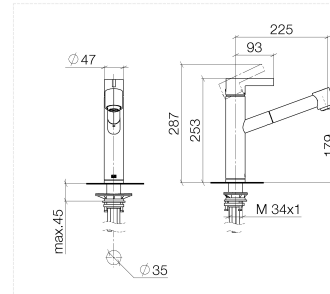

Kitchen

Pull-out Single-lever mixer pull-out spray

Article number: 33875760

Product specifications

- **8 7/8" projection**
- Swivel spout 130°
- 1 3/8" hole diameter
- Ceramic disc cartridge
- 2x Pressure hose M 8 x 1 x 23 5/8"
- 63" metal shower hose
- Water flow rate limited to max. 1.5 gpm
- low lead compliant

[ADA]

Surfaces

- chrome 33875760-000010
- matt platinum 33875760-060010

Order quantity

| No. | Article number | Name | Installation quantity |
|------------|-----------------------|-------------|------------------------------|
| 1 | 092076001ff | handle | 1 |
| 2 | 09312001790 | plug | 1 |
| 3 | 09311103090 | pin | 1 |
| 4 | 092830012ff | cover | 1 |
| 5 | 09141010290 | seal | 1 |
| 6 | 09240427090 | nut | 1 |
| 7 | 0428101480090 | accessories | 1 |
| 8 | 09150506290 | cartridge | 1 |
| 9 | 04300212100ff | hose | 1 |
| 10 | 90240325500ff | nut | 1 |
| 11 | 09230103990 | insert | 1 |
| 12 | 04121109800ff | shower | 1 |
| 13 | 09141502990 | ring | 1 |
| 14 | 09281014490 | ring | 1 |
| 15 | 09141003490 | seal | 1 |
| 16 | 092776001ff | rosette | 1 |
| 17 | 09141003690 | seal | 1 |
| 18 | 0430040980090 | hose | 1 |
| 19 | 0430110400090 | fixing set | 1 |
| 20 | 0428200660090 | pipe | 1 |
| 21 | 0421500100090 | accessories | 1 |
| 22 | 09300303890 | hose | 2 |
| 23 | 9024032530090 | adaptor | 1 |
| 24 | 09300903190 | key | 1 |