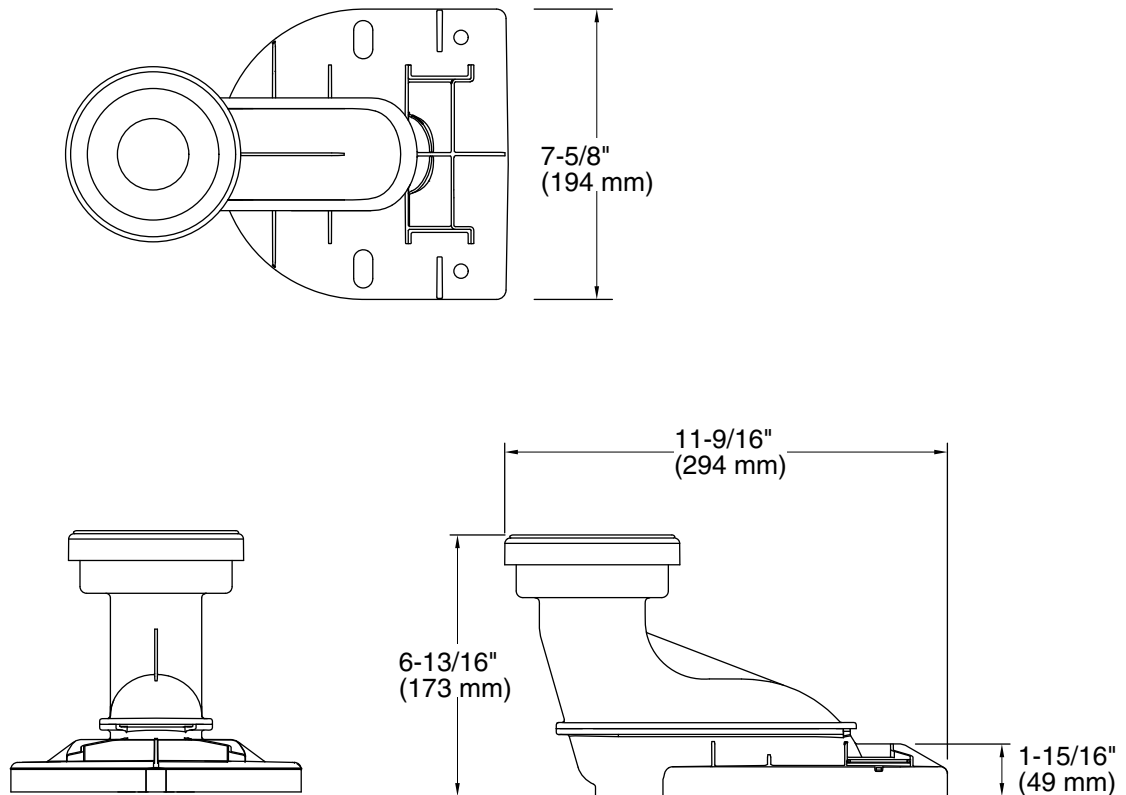

Features

- Converts standard 12" (305 mm) rough-in products to 10" (254 mm) configuration
- Plastic trapway
- For use with select Artifacts single-handle bathroom sink faucets

Installation

- 10" (254 mm) rough-in

Recommended Products/Accessories

- K-33813-RA Tall two-piece elongated toilet with skirted trapway, 1.28 gpf
- K-3814 Two-piece elongated toilet with skirted trapway, 1.28 gpf
- K-3814-RA Two-piece elongated toilet with skirted trapway, 1.28 gpf
- K-5310 Two-piece elongated toilet with skirted trapway, 1.28 gpf
- K-5310-RA Two-piece elongated toilet with skirted trapway, 1.28 gpf
- K-20197 Two-piece elongated toilet with skirted trapway, 1.28 gpf
- K-20197-RA Two-piece elongated toilet with skirted trapway, 1.28 gpf
- K-31674 The Complete Solution® two-piece elongated toilet with skirted trapway, 1.28 gpf
- K-45927 The Complete Solution® two-piece elongated toilet with skirted trapway, 1.28 gpf
- K-46018 The Complete Solution® ContinuousClean ST two-piece elongated toilet with skirted trapway, 1.28 gpf
- K-28161 Two-piece elongated toilet with skirted trapway, 1.28 gpf
- K-28161-RA Two-piece elongated toilet with skirted trapway, 1.28 gpf
- K-20450 Two-piece elongated toilet with skirted trapway, 1.28 gpf
- K-20450-RA Two-piece elongated toilet with skirted trapway, 1.28 gpf

**Codes/Standards**

ASME A112.19.2/CSA B45.1

**KOHLER® One-Year Limited
Warranty**

See website for detailed warranty information.

**Technical Information**

All product dimensions are nominal.

Handshower:

Rated maximum flow: 0 gal/min (0 l/min)