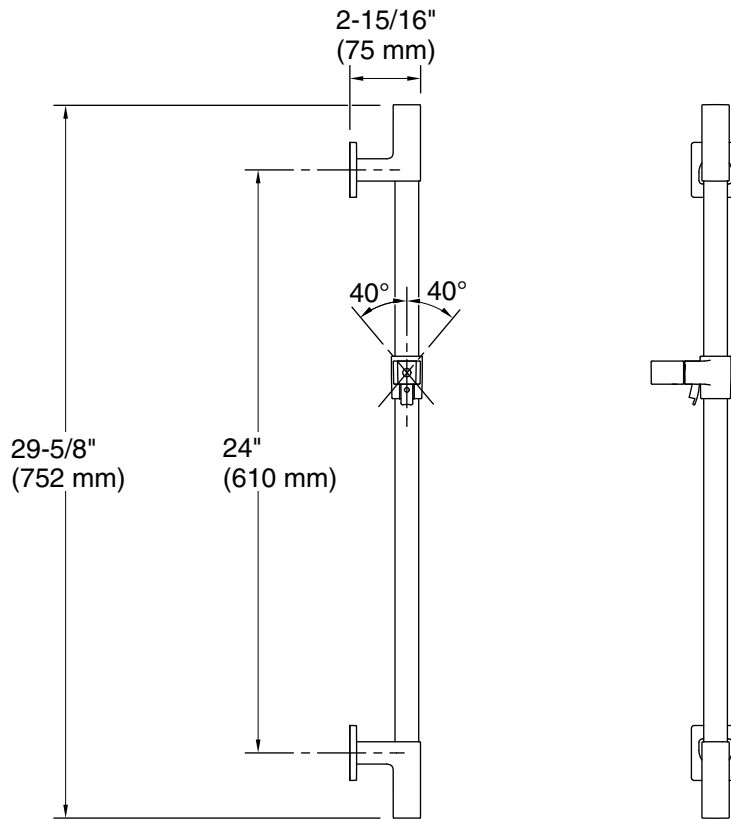

Technical Information

All product dimensions are nominal.

Notes

Install this product according to the installation guide.

ADA compliant when installed to the specific requirements of these regulations.