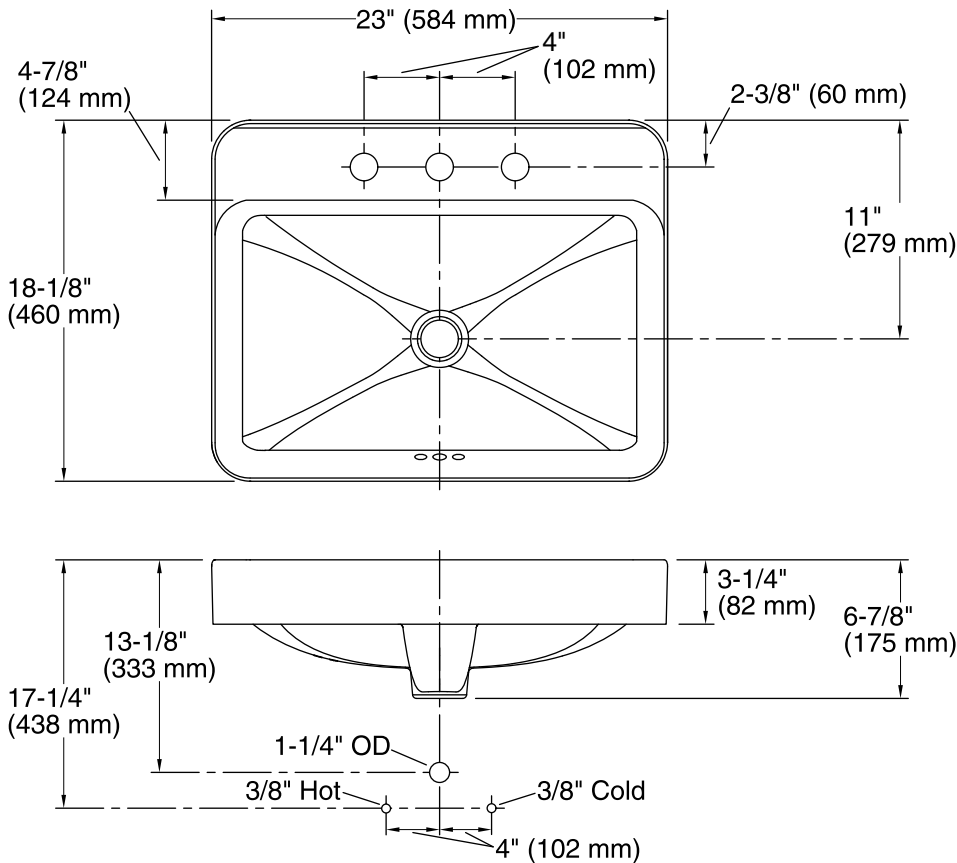

### Features

- 8-inch center faucet holes.
- Overflow drain with included 1105685 Polished Chrome cap.

### Technical Information

All product dimensions are nominal.

Bowl configuration:	Single
Installation:	Drop-in, Vessel
Bowl area (Only):	Length: 22" (559 mm) Width: 13-1/4" (337 mm) Water depth: 3-3/4" (95 mm)
Number of deck holes:	3
Faucet hole spacing:	8" (203 mm)
Faucet hole(s):	1-3/8" (35 mm)
Drain hole:	1-3/8" (35 mm)
Template:	1144641-7, required, included