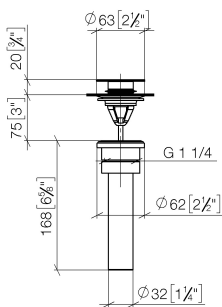

Sink - CYO

Umbrella drain 1 1/4" - Chrome

Article number: 10 125 970-00 0010

- push to open/close
- Suitable only for basins with overflow.

Chrome

Dimensional drawing

mm [inches]

All dimensions in mm / inch = mm x 0,0394

Sink - CYO

Umbrella drain 1 1/4" - Chrome

Article number: 10 125 970-00 0010

Other surface finishes

Brushed Platinum
10 125 970-06 0010

Platinum
10 125 970-08 0010

Brass (23kt gold)
10 125 970-09 0010

White matte
10 125 970-10 0010

Sink - CYO

Umbrella drain 1 1/4" - Chrome

Article number: 10 125 970-00 0010

Spare parts list

Number	Item Number	Designation	Number of units
1	04 31 20 096 00-00	plug	1
2	09 30 30 179 90	screw	1
3	09 11 01 038-00	cup	1
4	09 14 05 061 90	seal	1
5	09 14 03 153 90	seal	1
6	09 11 10 156-00	connection	1
7	09 28 20 055-00	pipe	1
8	09 14 05 062 90	seal	1
9	09 23 30 073-00	nut	1