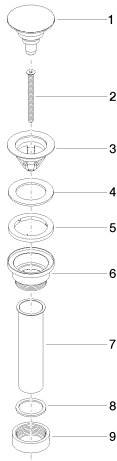

Sink - CYO

Umbrella drain 1 1/4" - Chrome

Article number: 10 125 970-00 0010

- push to open/close
- Suitable only for basins with overflow.

Chrome

Dimensional drawing

mm [inches]

All dimensions in mm / inch = mm x 0,0394

Sink - CYO

Umbrella drain 1 1/4" - Chrome

Article number: 10 125 970-00 0010

Other surface finishes

Brushed Platinum
10 125 970-06 0010

Platinum
10 125 970-08 0010

Brass (23kt gold)
10 125 970-09 0010

White matte
10 125 970-10 0010

Brushed brass (23kt gold)
10 125 970-28 0010

Black matte
10 125 970-33 0010

Brushed champagne (22kt gold)
10 125 970-46 0010

Champagne (22kt Gold)
10 125 970-47 0010

Brushed Chrome
10 125 970-93 0010

Brushed Dark Platinum
10 125 970-99 0010

Sink - CYO

Umbrella drain 1 1/4" - Chrome

Article number: 10 125 970-00 0010

Spare parts list

Number	Item Number	Designation	Number of units
1	04 31 20 096 00-00	plug	1
2	09 30 30 179 90	screw	1
3	09 11 01 038-00	cup	1
4	09 14 05 061 90	seal	1
5	09 14 03 153 90	seal	1
6	09 11 10 156-00	connection	1
7	09 28 20 055-00	pipe	1
8	09 14 05 062 90	seal	1
9	09 23 30 073-00	nut	1