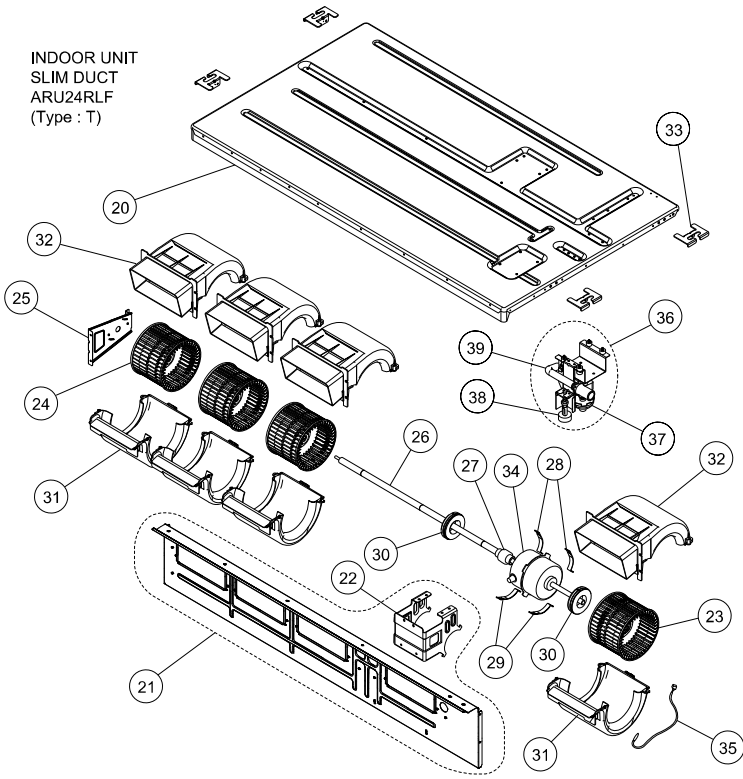

INDOOR UNIT
SLIM DUCT
ARU24RLF
(Type : T)

Ref	Description	Parts number	Ref	Description	Parts number
1	Pipe Panel Sub Assy	9379900003	11	Evaporator Total Assy	9364499611
2	Side Panel R Sub Assy	9379906005	11	Evaporator Assy	9372972090
3	Side Panel L Sub Assy	9379907002	12	Coupling Pipe Assy	9373038795
4	Outlet Frame Sub Assy	9379909020	13	Distributor Assy	9373034384
5	Panel (Window) Sub Assy	9379915007	14	Thermistor (Pipe)	9900498085
6	Cabinet Panel (4 Fan)	9379598002	16	Air Filter	9379574006
7	Fan Guard (4 Fan)	9379639002	17	Air Filter	9379575003
8	Main Panel Sub Assy	9379902021	18	Valve Cover Sub Assy	9379576000
9	Cap (Drain)	9358746004	19	Front Panel (4 Fan)	9379595001
10	Drain Pan Sub Assy	9379901024	20	Cover Pipe Sub Assy	9380033004

INDOOR UNIT
SLIM DUCT
ARU24RLF
(Type : T)

Ref	Description	Parts number	Ref	Description	Parts number
20	Top Panel Sub Assy	9379908023	30	Rubber (Vibration Proof)	9379644006
21	Separator Sub Assy	9379898027	31	Casing B	9379572002
22	Motor Mount	9379612005	32	Casing U	9379571005
23	Sirroco Fan Assy	9379570022	33	Hook Metal	9379889001
24	Sirroco Fan Assy	9379570039	34	Fan Motor Assy	9602968015
25	Bracket (Bearing Sub Assy)	9379627009	35	Thermistor (Room)	9703299247
26	Shaft Assy	9379805018	36	Drain Pump Sub Assy	9379914000
27	Joint Assy	9378038011	37	Pump Assy	9900472047
28	Motor Band Assy	9379613002	38	Float Switch	9900465032
29	Motor Band	9379614009	39	Drain Hose Assy	9379913003

IDOOR UNIT
 SLIM DUCT
 ARU24RLF
 (Type : T)

Ref	Description	Parts number
100	Control Box Assy	9380041016
101	Control Cover Sub Assy	9379806022
103	PCB Holder	9379402019
105	Controller PCB	9707393705
106	Power Supply PCB	9707398243
110	Terminal 3P	9306489045
111	Terminal 3P (Wired remote)	9703345012
112	Reactor Assy	9707457018
113	Cap (Power)	9352173011
114	One-touch Bush	9374407019
-	Fuse 250V 3.15A (Power Supply PCB F101)	0600470012