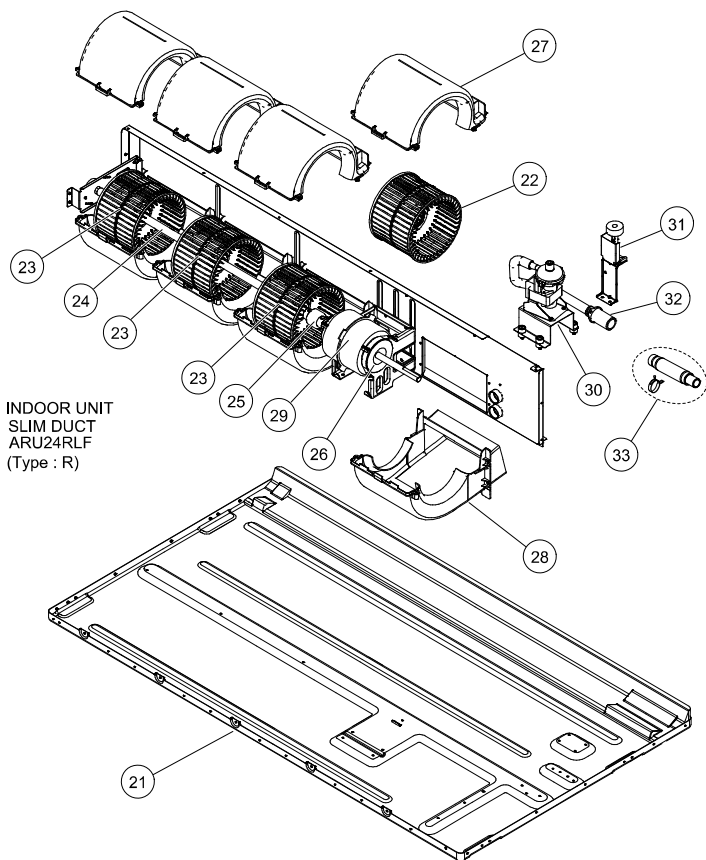

INDOOR UNIT
SLIM DUCT
ARU24RLF
(Type : T)

Ref	Description	Parts number	Ref	Description	Parts number
20	Top Panel Sub Assy	9379908023	30	Rubber (Vibration Proof)	9379644006
21	Separator Sub Assy	9379898027	31	Casing B	9379572002
22	Motor Mount	9379612005	32	Casing U	9379571005
23	Sirroco Fan Assy	9379570022	33	Hook Metal	9379889001
24	Sirroco Fan Assy	9379570039	34	Fan Motor Assy	9602968015
25	Bracket (Bearing Sub Assy)	9379627009	35	Thermistor (Room)	9703299247
26	Shaft Assy	9379805018	36	Drain Pump Sub Assy	9379914000
27	Joint Assy	9378038011	37	Pump Assy	9900472047
28	Motor Band Assy	9379613002	38	Float Switch	9900465032
29	Motor Band	9379614009	39	Drain Hose Assy	9379913003

IDOOR UNIT
 SLIM DUCT
 ARU24RLF
 (Type : T)

Ref	Description	Parts number
100	Control Box Assy	9380041016
101	Control Cover Sub Assy	9379806022
103	PCB Holder	9379402019
105	Controller PCB	9707393705
106	Power Supply PCB	9707398243
110	Terminal 3P	9306489045
111	Terminal 3P (Wired remote)	9703345012
112	Reactor Assy	9707457018
113	Cap (Power)	9352173011
114	One-touch Bush	9374407019
-	Fuse 250V 3.15A (Power Supply PCB F101)	0600470012

INDOOR UNIT
SLIM DUCT
ARU24RLF
(Type : R)

Ref	Description	Parts number	Ref	Description	Parts number
1	Side Panel R Sub Assy	9379906012	8	Fan Guard (4 Fan)	9380591009
2	Side Panel L Sub Assy	9379907019	9	Air Filter	9379575003
3	Pipe Panel Sub Assy	9379900003	10	Air Filter	9379574006
4	Panel (Window) Sub Assy	9379915007	11	Main Panel (4 Fan)	9380604006
5	Outlet Frame Assy	9380042020	12	Cabinet Panel (4 Fan)	9380599005
6	Front Panel (4 Fan)	9380596004	13	Drain Pan Sub Assy	9379901062
7	Valve Cover Sub Assy	9379576017	14	Evaporator Total Assy	9380682073