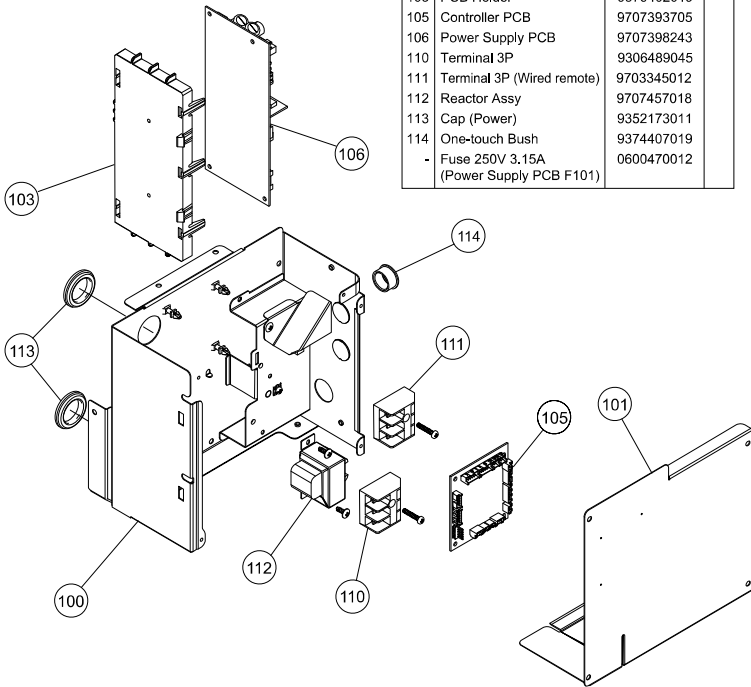

INDOOR UNIT
SLIM DUCT
ARU24RLF
(Type : T)

Ref	Description	Parts number	Ref	Description	Parts number
1	Pipe Panel Sub Assy	9379900003	11	Evaporator Total Assy	9364499611
2	Side Panel R Sub Assy	9379906005	11	Evaporator Assy	9372972090
3	Side Panel L Sub Assy	9379907002	12	Coupling Pipe Assy	9373038795
4	Outlet Frame Sub Assy	9379909020	13	Distributor Assy	9373034384
5	Panel (Window) Sub Assy	9379915007	14	Thermistor (Pipe)	9900498085
6	Cabinet Panel (4 Fan)	9379598002	16	Air Filter	9379574006
7	Fan Guard (4 Fan)	9379639002	17	Air Filter	9379575003
8	Main Panel Sub Assy	9379902021	18	Valve Cover Sub Assy	9379576000
9	Cap (Drain)	9358746004	19	Front Panel (4 Fan)	9379595001
10	Drain Pan Sub Assy	9379901024	20	Cover Pipe Sub Assy	9380033004

INDOOR UNIT
SLIM DUCT
ARU24RLF
(Type : T)

Ref	Description	Parts number	Ref	Description	Parts number
20	Top Panel Sub Assy	9379908023	30	Rubber (Vibration Proof)	9379644006
21	Separator Sub Assy	9379898027	31	Casing B	9379572002
22	Motor Mount	9379612005	32	Casing U	9379571005
23	Sirroco Fan Assy	9379570022	33	Hook Metal	9379889001
24	Sirroco Fan Assy	9379570039	34	Fan Motor Assy	9602968015
25	Bracket (Bearing Sub Assy)	9379627009	35	Thermistor (Room)	9703299247
26	Shaft Assy	9379805018	36	Drain Pump Sub Assy	9379914000
27	Joint Assy	9378038011	37	Pump Assy	9900472047
28	Motor Band Assy	9379613002	38	Float Switch	9900465032
29	Motor Band	9379614009	39	Drain Hose Assy	9379913003

IDOOR UNIT
 SLIM DUCT
 ARU24RLF
 (Type : T)

Ref	Description	Parts number
100	Control Box Assy	9380041016
101	Control Cover Sub Assy	9379806022
103	PCB Holder	9379402019
105	Controller PCB	9707393705
106	Power Supply PCB	9707398243
110	Terminal 3P	9306489045
111	Terminal 3P (Wired remote)	9703345012
112	Reactor Assy	9707457018
113	Cap (Power)	9352173011
114	One-touch Bush	9374407019
-	Fuse 250V 3.15A (Power Supply PCB F101)	0600470012