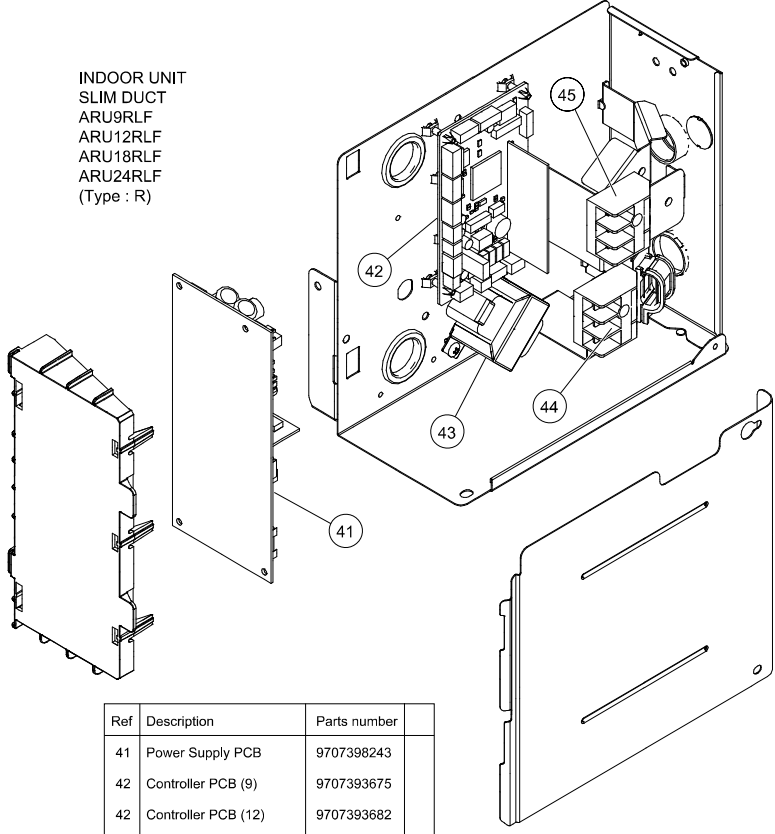

IDOOR UNIT
 SLIM DUCT
 ARU24RLF
 (Type : T)

Ref	Description	Parts number
100	Control Box Assy	9380041016
101	Control Cover Sub Assy	9379806022
103	PCB Holder	9379402019
105	Controller PCB	9707393705
106	Power Supply PCB	9707398243
110	Terminal 3P	9306489045
111	Terminal 3P (Wired remote)	9703345012
112	Reactor Assy	9707457018
113	Cap (Power)	9352173011
114	One-touch Bush	9374407019
-	Fuse 250V 3.15A (Power Supply PCB F101)	0600470012

INDOOR UNIT
SLIM DUCT
ARU24RLF
(Type : R)

Ref	Description	Parts number	Ref	Description	Parts number
1	Side Panel R Sub Assy	9379906012	8	Fan Guard (4 Fan)	9380591009
2	Side Panel L Sub Assy	9379907019	9	Air Filter	9379575003
3	Pipe Panel Sub Assy	9379900003	10	Air Filter	9379574006
4	Panel (Window) Sub Assy	9379915007	11	Main Panel (4 Fan)	9380604006
5	Outlet Frame Assy	9380042020	12	Cabinet Panel (4 Fan)	9380599005
6	Front Panel (4 Fan)	9380596004	13	Drain Pan Sub Assy	9379901062
7	Valve Cover Sub Assy	9379576017	14	Evaporator Total Assy	9380682073

INDOOR UNIT
SLIM DUCT
ARU24RLF
(Type : R)

Ref.	Description	Parts number	Ref.	Description	Parts number
21	Top Panel Sub Assy	9379908054	28	Casing U	9379571005
22	Sirroco Fan Assy	9379570022	29	Fan Motor Assy	9602968022
23	Sirroco Fan Assy	9379570039	30	Drain Pump Sub Assy	9379914024
24	Shaft	9380398011	31	Float Switch Sub Assy	9378593022
25	Joint Assy	9378038011	32	Drain Hose Assy	9379913003
26	Rubber (Vibration Proof)	9379644006	33	Hose Sub Assy	9378450141
27	Casing B	9379572002			

2012.02.28

add

INDOOR UNIT
 SLIM DUCT
 ARU9RLF
 ARU12RLF
 ARU18RLF
 ARU24RLF
 (Type : R)

Ref	Description	Parts number
41	Power Supply PCB	9707398243
42	Controller PCB (9)	9707393675
42	Controller PCB (12)	9707393682
42	Controller PCB (18)	9707393699
42	Controller PCB (24)	9707393705
43	Reactor Assy	9707457018
44	Terminal 3P	9306489045
45	Terminal 3P (Wired Remote)	9703345012
46	Wired Remote Control	9318593006
--	Room Thermistor	9900653002
--	Pipe Thermistor	9900498108