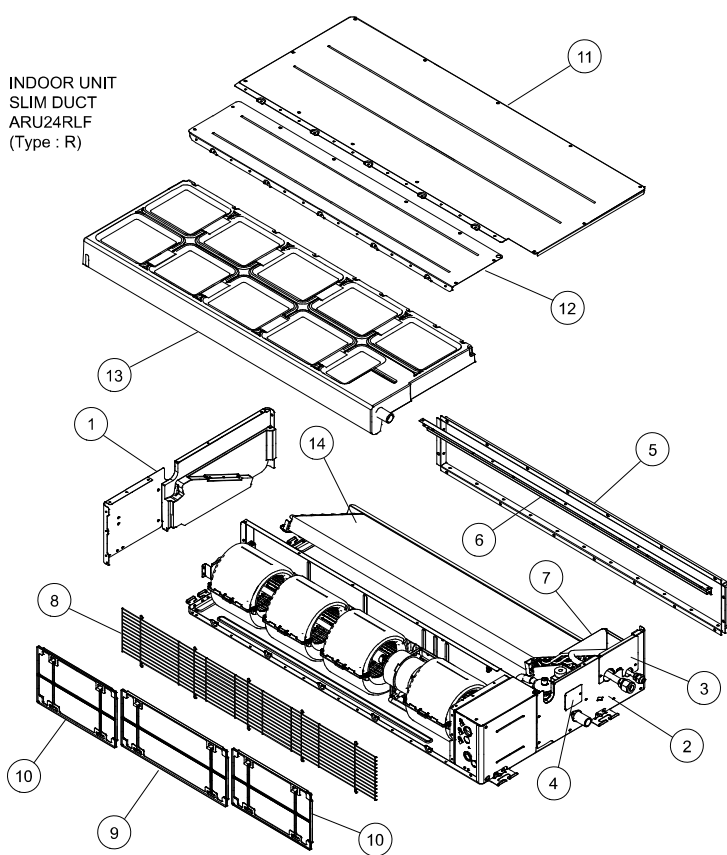

INDOOR UNIT
SLIM DUCT
ARU24RLF
(Type : R)

Ref	Description	Parts number	Ref	Description	Parts number
1	Side Panel R Sub Assy	9379906012	8	Fan Guard (4 Fan)	9380591009
2	Side Panel L Sub Assy	9379907019	9	Air Filter	9379575003
3	Pipe Panel Sub Assy	9379900003	10	Air Filter	9379574006
4	Panel (Window) Sub Assy	9379915007	11	Main Panel (4 Fan)	9380604006
5	Outlet Frame Assy	9380042020	12	Cabinet Panel (4 Fan)	9380599005
6	Front Panel (4 Fan)	9380596004	13	Drain Pan Sub Assy	9379901062
7	Valve Cover Sub Assy	9379576017	14	Evaporator Total Assy	9380682073