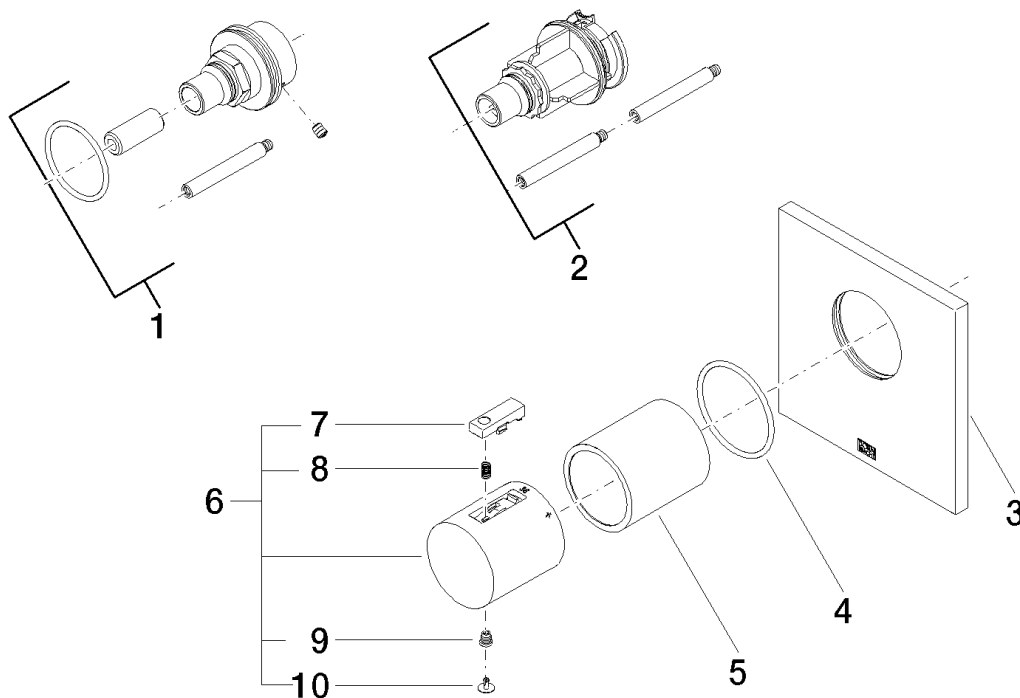

**Product specifications**

**Exposed trim parts only, rough to be ordered separately**

- Flange 4 3/4 x 4 3/4"
- Temperature control handle with safety lock 100°F / 38°C

**Surfaces**

- |                 |             |
|-----------------|-------------|
| • chrome        | 36416780-00 |
| • matt platinum | 36416780-06 |
| • platinum      | 36416780-08 |
| • Cyprum        | 36416780-49 |

**Accessories required**

- Rough for xTOOL thermostat without volume control; 35517970

**Exploded assembly drawing**

**Order quantity**

<b>No.</b>	<b>Article number</b>	<b>Name</b>	<b>Installation quantity</b>
<b>1</b>	1217797090	Extension 28mm Thermostat xTOOL (concealed rough parts)	1
<b>2</b>	1217897090	extension	1
<b>3</b>	091102196ff	cover	1
<b>4</b>	09141004990	seal	1
<b>5</b>	092102112ff	sleeve	1
<b>6</b>	04173300401ff	handle	1
<b>7</b>	092133010ff	handle	1
<b>8</b>	09160202790	spring	1
<b>9</b>	09303013690	screw	1
<b>10</b>	093120049ff	plug	1