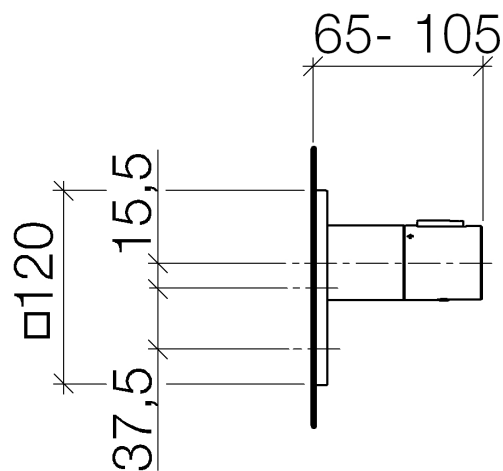

**Product specifications**

**Exposed trim parts only, rough to be ordered separately**

- Flange 4 3/4 x 4 3/4"
- Temperature control handle with safety lock 100°F / 38°C

**Surfaces**

- |                 |             |
|-----------------|-------------|
| • chrome        | 36416780-00 |
| • matt platinum | 36416780-06 |
| • platinum      | 36416780-08 |
| • Cyprum        | 36416780-49 |

**Accessories required**

- Rough for xTOOL thermostat without volume control; 35517970

**Exploded assembly drawing**

**Order quantity**

<b>No.</b>	<b>Article number</b>	<b>Name</b>	<b>Installation quantity</b>
<b>1</b>	1217797090	Extension 28mm Thermostat xTOOL (concealed rough parts)	1
<b>2</b>	1217897090	extension	1
<b>3</b>	091102196ff	cover	1
<b>4</b>	09141004990	seal	1
<b>5</b>	092102112ff	sleeve	1
<b>6</b>	04173300401ff	handle	1
<b>7</b>	092133010ff	handle	1
<b>8</b>	09160202790	spring	1
<b>9</b>	09303013690	screw	1
<b>10</b>	093120049ff	plug	1