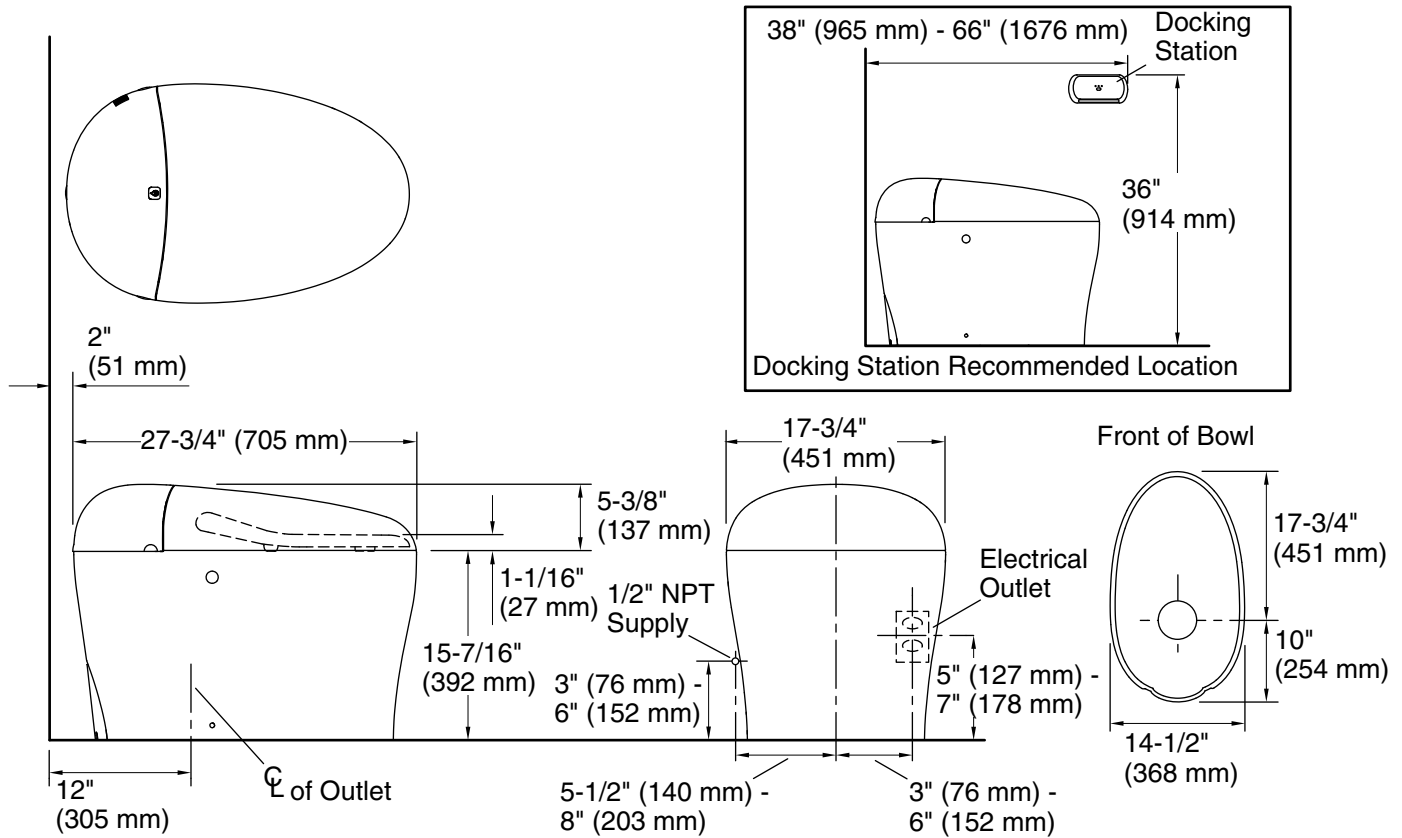

Required Electrical Service

One dedicated circuit required, protected with Class A Ground-Fault Circuit-Interrupter (GFCI). Outside North America, this device may be known as a Residual Current Device (RCD).

120 V, 15 A, 60 Hz

Technical Information

All product dimensions are nominal.

Toilet type:	One-piece, Floor-mount
Waste Outlet:	Floor
Bowl shape:	Elongated
Trap passageway:	2-7/8" (73 mm)
Water Consumption	
Full:	1.08 gpf (4 lpf)
Water surface size:	12" x 9-1/2" (305 mm x 241 mm)
Rim to water surface:	4-7/8" (124 mm)
Rough-in:	12" (305 mm)
Seat-mounting holes:	5-1/2" (140 mm)

Notes

Install this product according to the installation instructions.

This product is designed for installation with the electrical and water supplies located through either the wall or the floor.

If the rough-in distance is less than 12" (305mm) the seat may strike the wall when it is opened. Confirm the rough-in is 12" (305 mm) before installing the toilet.