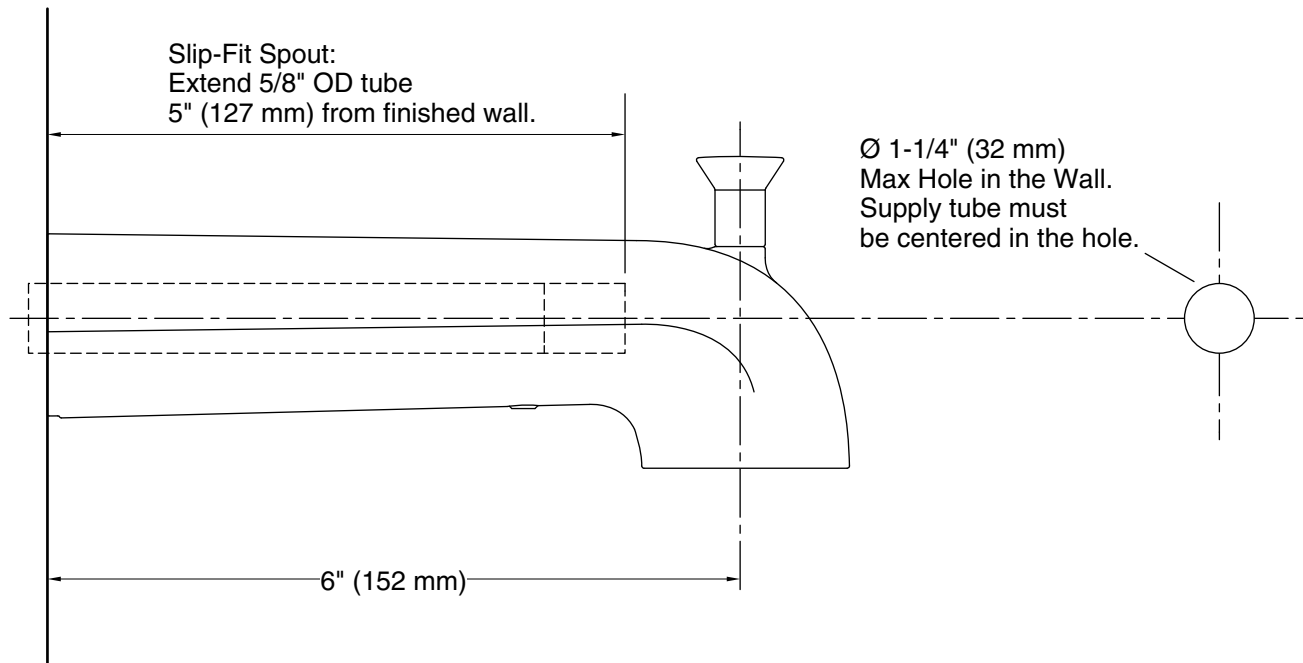

Technical Information

All product dimensions are nominal.

Drain included: No

Notes

Install this product according to the installation instructions.