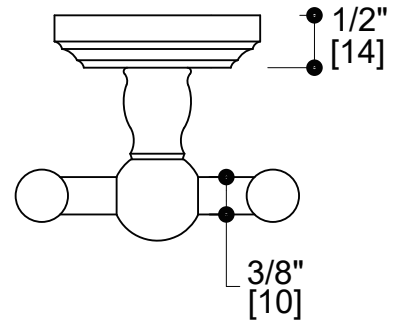

FLORENCE COLLECTION
DOUBLE ROBE HOOK
322132

PRODUCT NAME: FLORENCE ROBE HOOK

PRODUCT CODE: 322132

MATERIAL: All-brass construction

STOCKED FINISHES: Polished Chrome (99)
Brushed Nickel (81)
Polished Nickel (68)
Matte Black (48)
New World Bronze(80)
Polished Brass(78)