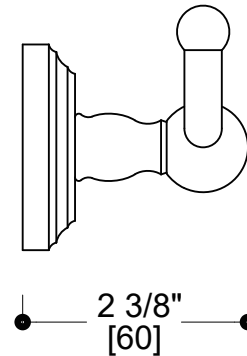

NOTE: Dimensions and specifications are subject to change without notice.