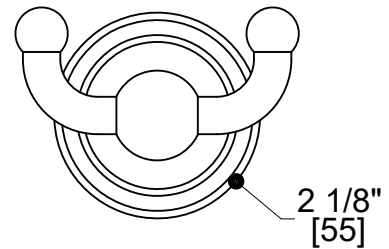

NOTE: Dimensions and specifications are subject to change without notice.