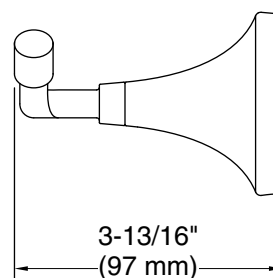

Features

- Robe hook provides convenient hanging storage of robes, towels, and other bath items
- Coordinates with Tone faucets, accessories, and showering components to complete your bathroom

Material

- Premium metal construction for durability and reliability
- KOHLER finishes resist corrosion and tarnishing

Technical Information

All product dimensions are nominal.

Installation Type: Wall-mount

Material: Zinc

Notes

Install this product according to the installation instructions.