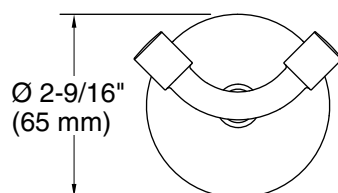

Technical Information

All product dimensions are nominal.

Installation Type: Wall-mount

Material: Zinc

Notes

Install this product according to the installation instructions.