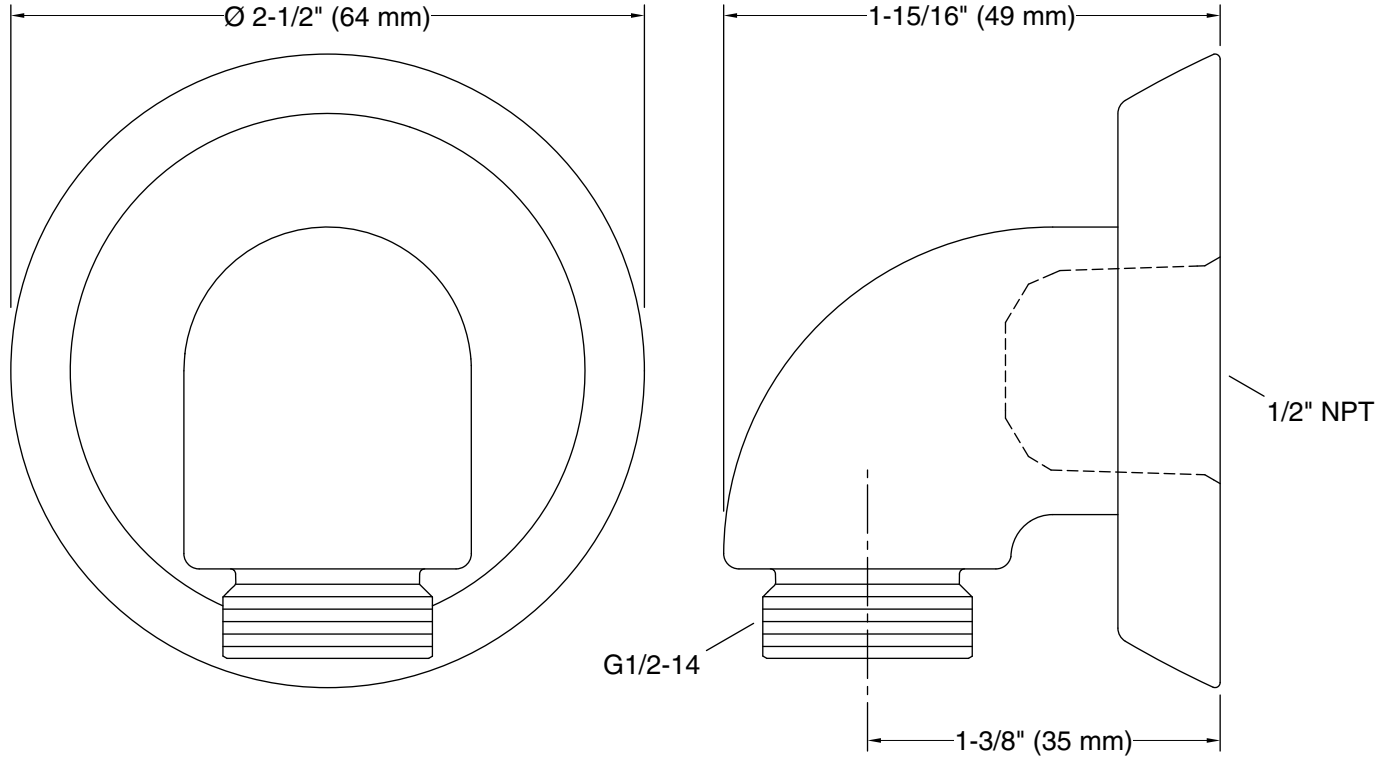

Features

- For use with a handshower and hose (sold separately)
- Includes check valve for backflow prevention
- Coordinates with Forté® faucets, accessories, and showering components to complete your bathroom

Technical Information

All product dimensions are nominal.

Notes

Install this product according to the installation instructions.