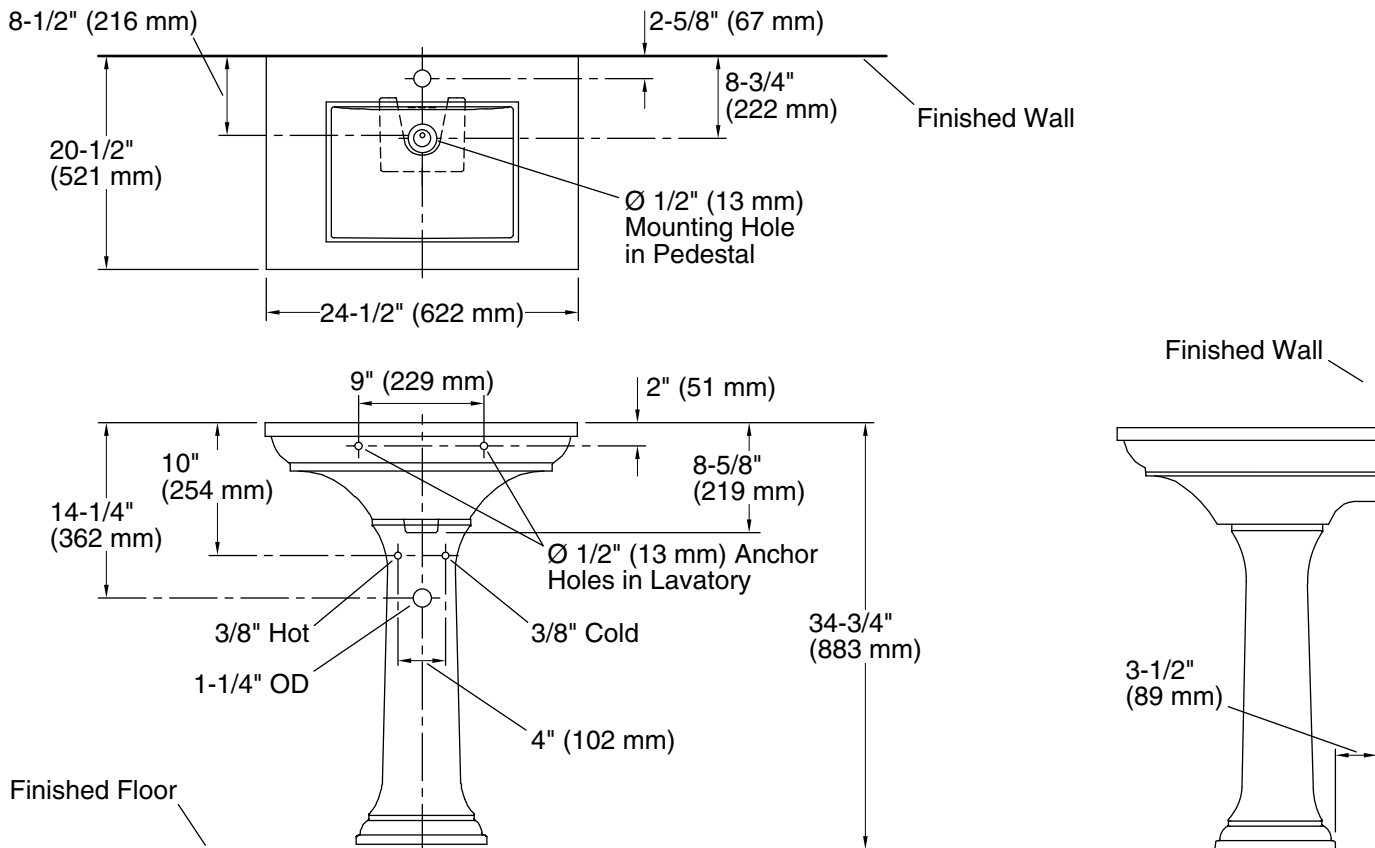

### Technical Information

All product dimensions are nominal.

Basin configuration:	Single Bowl
Bowl area (Only):	Length: 15-1/2" (394 mm) Width: 11-5/8" (295 mm) Water depth: 5" (127 mm)
With overflow:	Yes
Number of deck holes:	1
Faucet hole(s):	1-3/8" (35 mm)
Drain hole:	1-3/4" (44 mm)