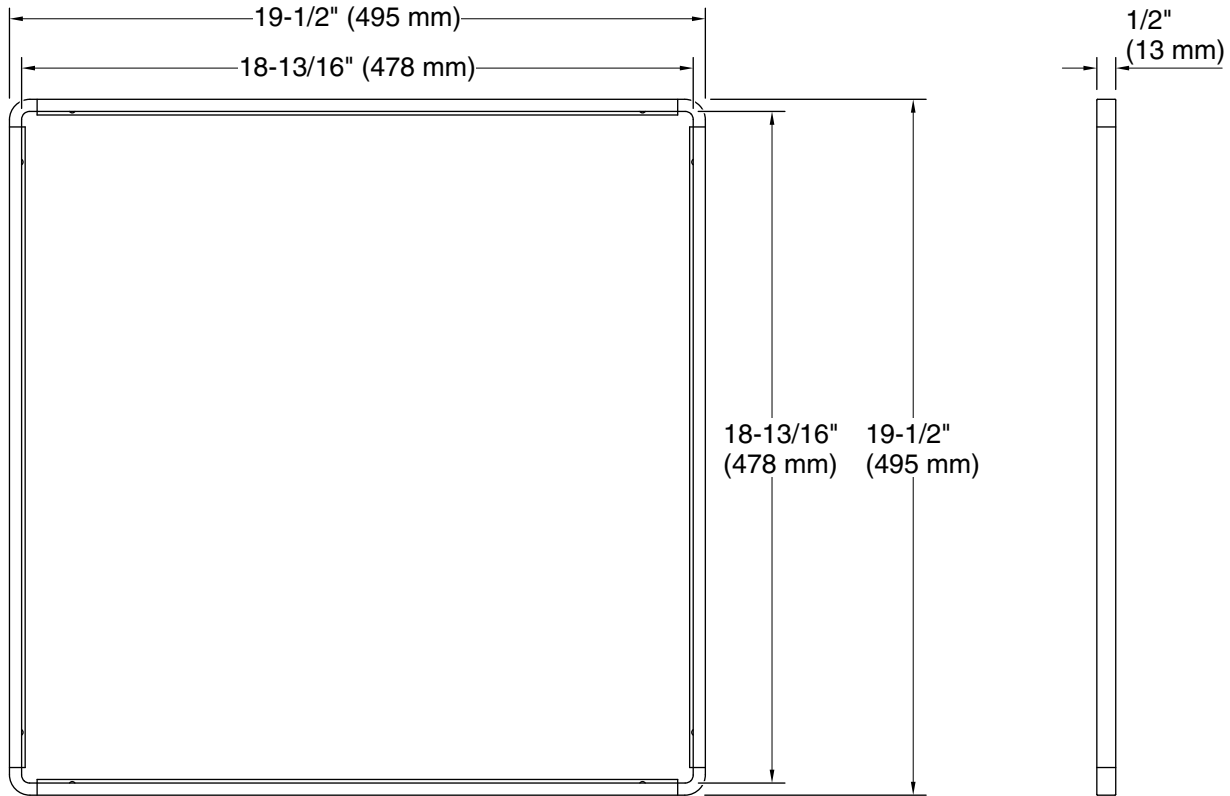

Features

- Trim is designed to fit securely around the Real Rain overhead panel
- Solid metal construction

Material

- KOHLER® finishes resist corrosion and tarnishing

Installation

- Eight piece trim assembly is connected with a series of set screws
- Mounts flush to the surface of a drop ceiling
- If using DTV+™ system the user interface must be 99693-P-NA (99693-NA does not contain Real Rain software)
- If using DTV Prompt™ system must include Real Rain diverter valve and trim (K-76746 and K-76748) to actuate Deluge™ function
- Required for the K-31110, K-31110-G, and K-76728GL Real Rain overhead panels

K-31110 19" two-function overhead shower panel, 2.5 gpm
K-76728GL overhead panel
K-31110-G 19" two-function overhead shower panel, 1.75 gpm
K-23723 Faucet cleaner

Codes/Standards

None Applicable

KOHLER® Faucet Lifetime Limited Warranty

Technical Information

All product dimensions are nominal.

Drain included: No

Notes

Install this product according to the installation instructions.