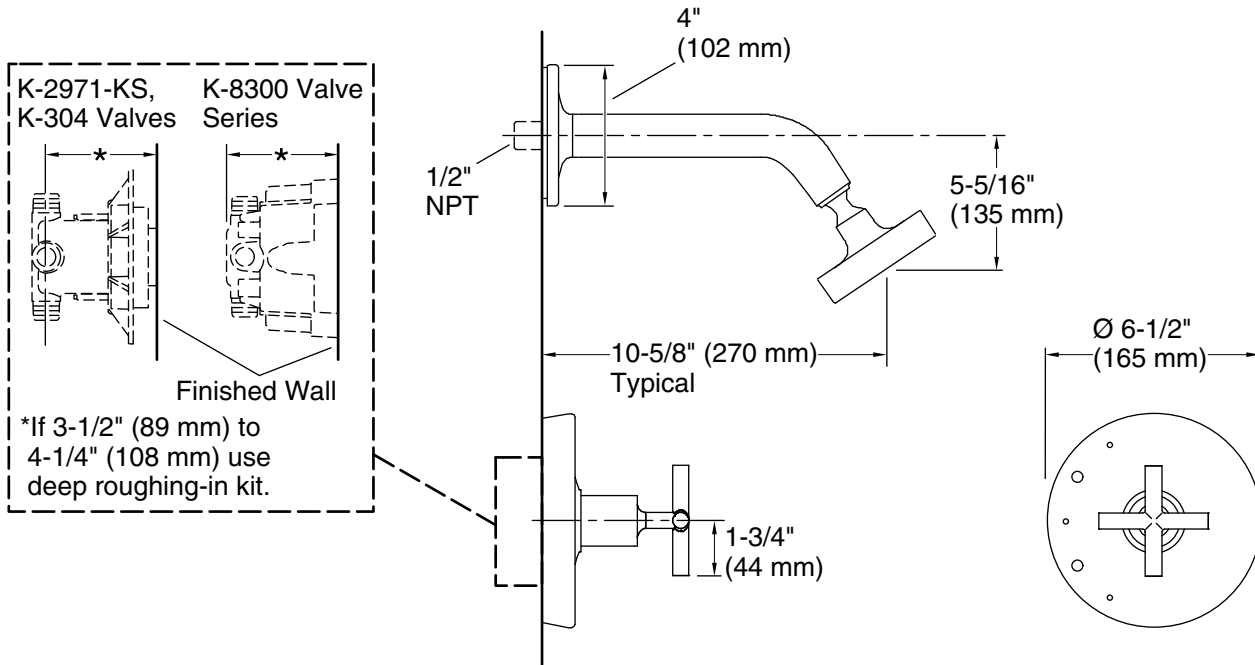

2-25-2024 21:05 - US

THE BOLD LOOK
OF **KOHLER**®

KOHLER Faucets Rite-Temp® shower trim kit with cross handle, 2.5 gpm
Purist®
K-TS14422-3

Technical Information

All product dimensions are nominal.

Drain included: No

Showerhead/Body Spray:

Rated maximum flow: 2.5 gal/min (9.5 l/min)

Pressure: 80 psi (5.5 bar)

Notes

Install the product according to the installation guide.

NOTICE: Risk of product damage. Long screws for installing trim can damage the K-2971-KS valve. Consult the trim installation guide to verify if the thin wall installation kit (88526) is needed.