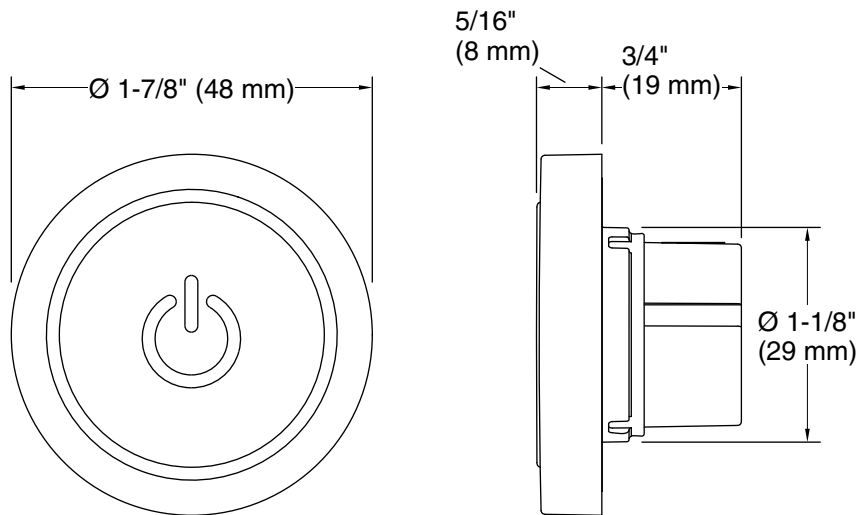

Technical Information

All product dimensions are nominal.

Drain included:	No
Max. Ambient temp:	104°F (40°C)
Min. Operating temp:	86°F (30°C)
Max. Operating temp:	120°F (48.9°C)
Max. Relative humidity condensing:	100%

Notes

Install this product according to the installation instructions.