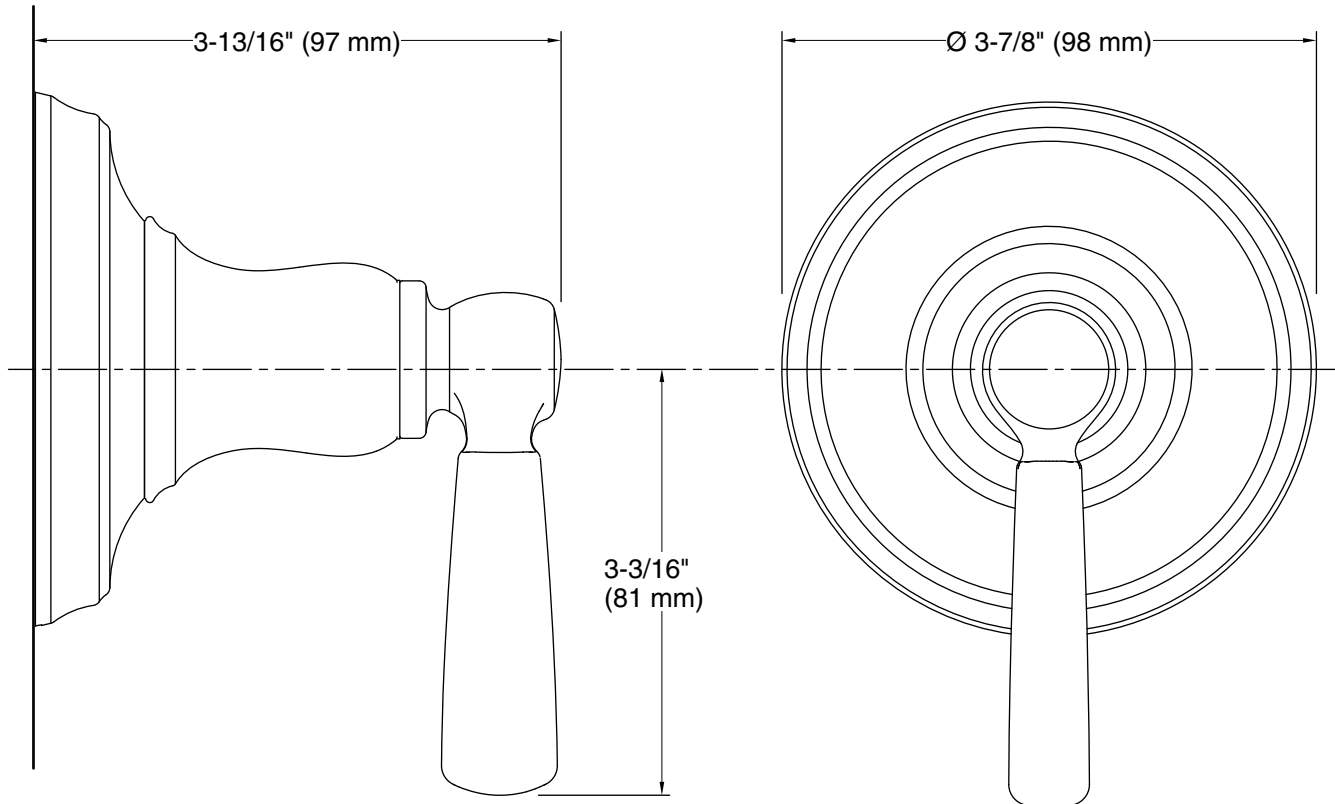

Technical Information

All product dimensions are nominal.

Notes

Install this product according to the installation instructions.

ADA, OBC, CSA B651 compliant when installed to the specific requirements of these regulations.