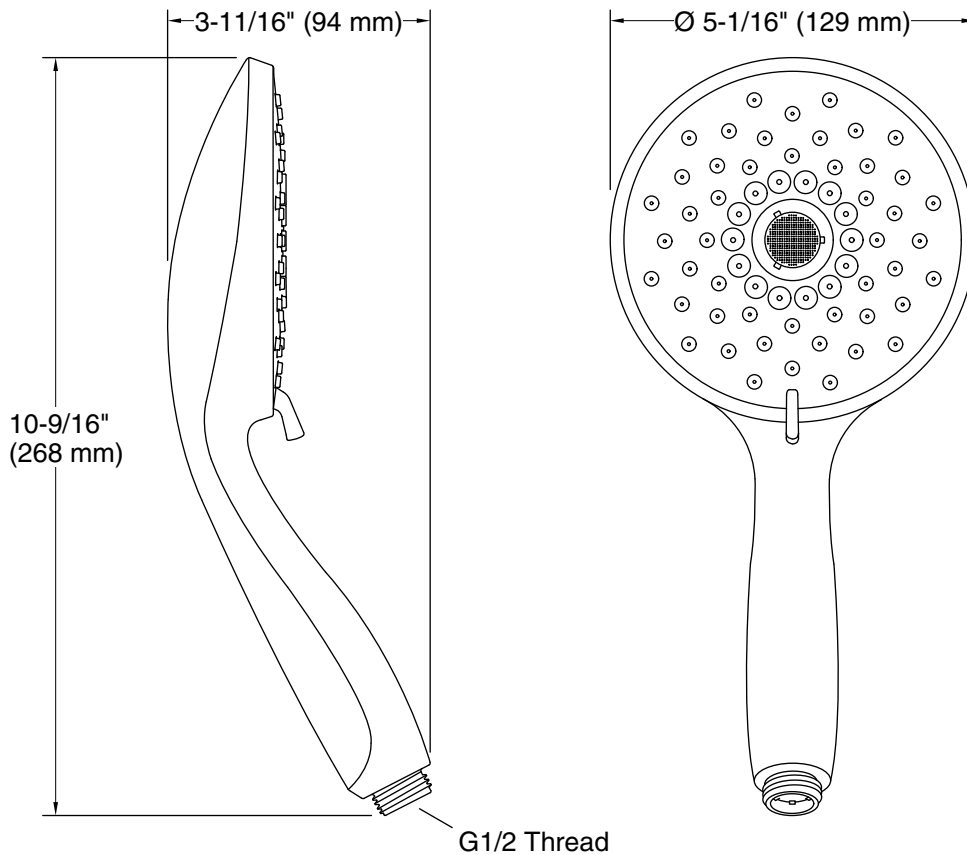

#### Features

- Multifunction showerhead and handshower each have advanced spray engines to provide three experiences: full coverage, pulsating massage, and silk spray.
- Full coverage spray produces an encompassing spray ideal for everyday use.
- Pulsating massage spray targets sore muscles to ease away aches and pains.
- Silk spray releases a dense, luxurious spray ideal for rinsing.
- Thumb tab allows for a smooth transition between sprays.
- Combination of balance, weight, grip, and angle makes this handshower comfortable and easy to use.
- MasterClean™ sprayface features an easy-to-clean surface that withstands mineral buildup.
- 2.5 gpm (9.5 lpm) maximum flow rate.
- Requires K-8593, K-9514, K-98360, K-98359, K-45981, or K-45982 shower hose (sold separately).
- Coordinates with Forte®, Alteo®, and Refinia® faucets and accessories.
- Features a nonpositive shutoff: water-saving pause mode to temporarily reduce water flow.

## Technical Information

All product dimensions are nominal.