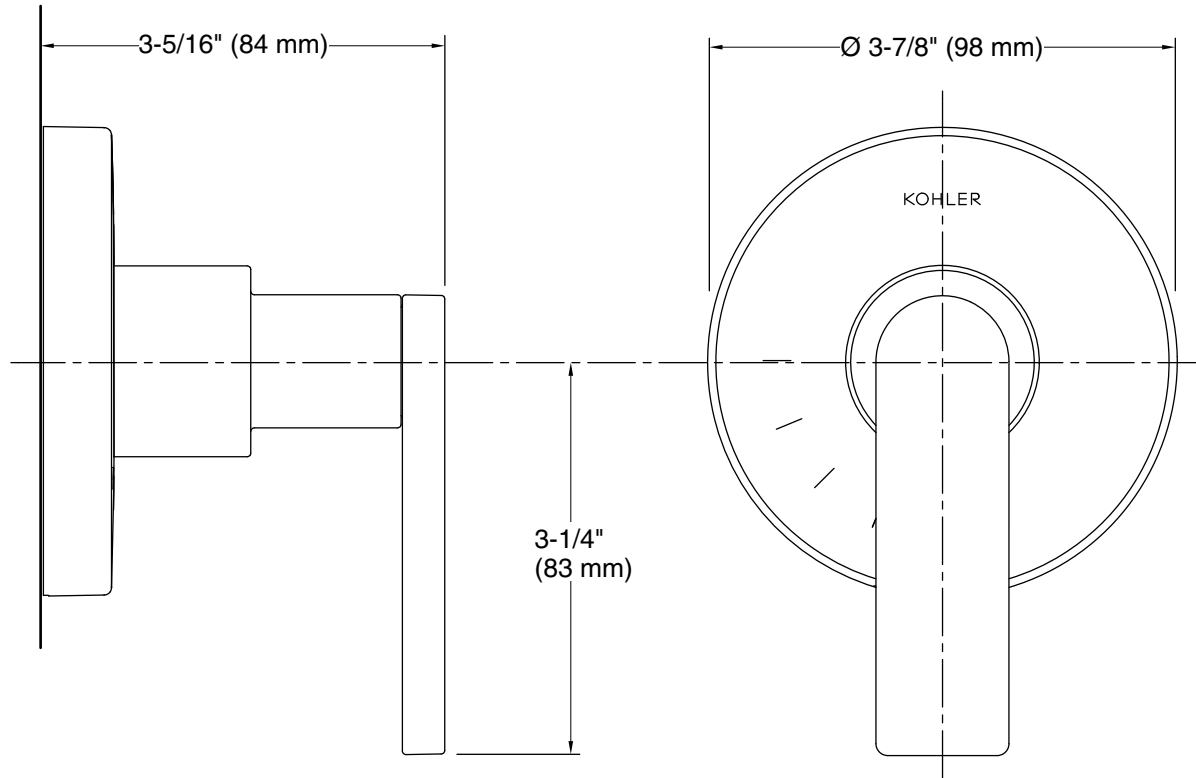

**Required Products/Accessories**

K-2977-K 3/4" Volume Control Valve

**ADA** **CSA B651** **OBC**

**Codes/Standards**

ASME A112.18.1/CSA B125.1  
 ADA  
 ICC/ANSI A117.1  
 CSA B651  
 OBC

**KOHLER® Faucet Lifetime Limited Warranty**

**Technical Information**

All product dimensions are nominal.

**Spout:**

**Notes**

Install this product according to the installation instructions.

ADA, OBC, CSA B651 compliant when installed to the specific requirements of these regulations.