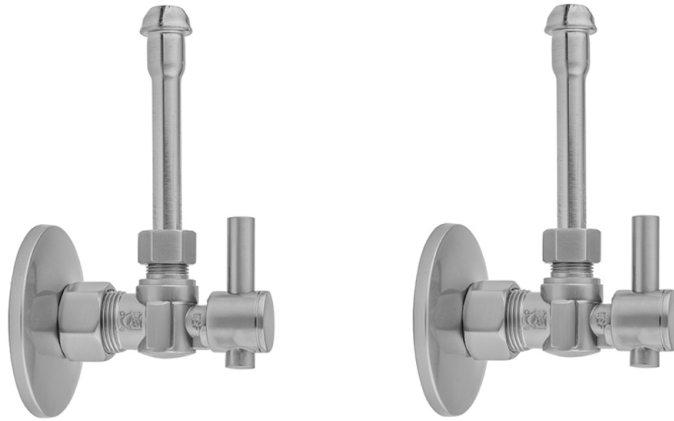

# Quarter Turn Angle Pattern 5/8" O.D. Compression (Fits 1/2" Copper) x 3/8" O.D. Faucet Supply Kit with Contempo Lever Handle, 20" Supply Tubes, Escutcheons

**Model #: 621-2-62-**

## FEATURES:

- Complete Faucet Supply Kit
- Kit contains:
  - (2) Quarter Turn Angle Pattern 5/8" O.D. Compression (Fits 1/2" Copper) x 3/8" O.D. Supply Valve with Contempo Lever Handle P/N 621-2
  - (2) 20" Copper Supply Tubes P/N 662
  - (2) Escutcheons P/N 7463

## SPECIFICATION DRAWING:

COMPONENTS		
DESCRIPTION	QTY:	
ANGLE VALVE - CONTEMPO LEVER HANDLE	2	
20" x 3/8" O.D. SUPPLY TUBE	2	
ESCUTCHEON	2	