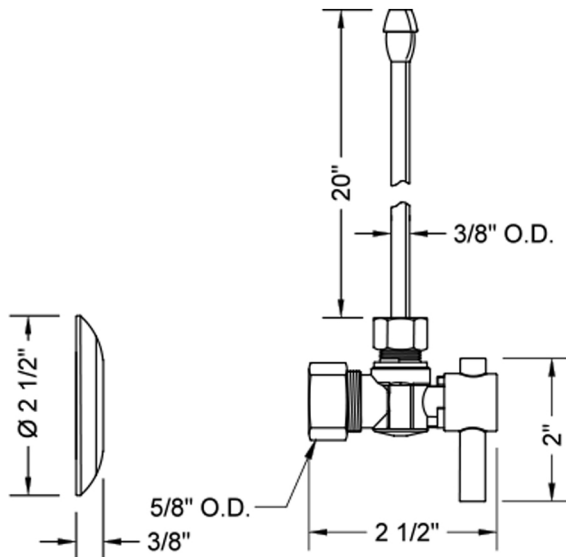

# Quarter Turn Angle Pattern 5/8" O.D. Compression (Fits 1/2" Copper) x 3/8" O.D. Faucet Supply Kit with Contempo Lever Handle, 20" Supply Tubes, Escutcheons

**Model #: 621-2-62-**

## FEATURES:

- Complete Faucet Supply Kit
- Kit contains:
  - (2) Quarter Turn Angle Pattern 5/8" O.D. Compression (Fits 1/2" Copper) x 3/8" O.D. Supply Valve with Contempo Lever Handle P/N 621-2
  - (2) 20" Copper Supply Tubes P/N 662
  - (2) Escutcheons P/N 7463

## SPECIFICATION DRAWING:

COMPONENTS		
DESCRIPTION	QTY:	
ANGLE VALVE - CONTEMPO LEVER HANDLE	2	
20" x 3/8" O.D. SUPPLY TUBE	2	
ESCUTCHEON	2	