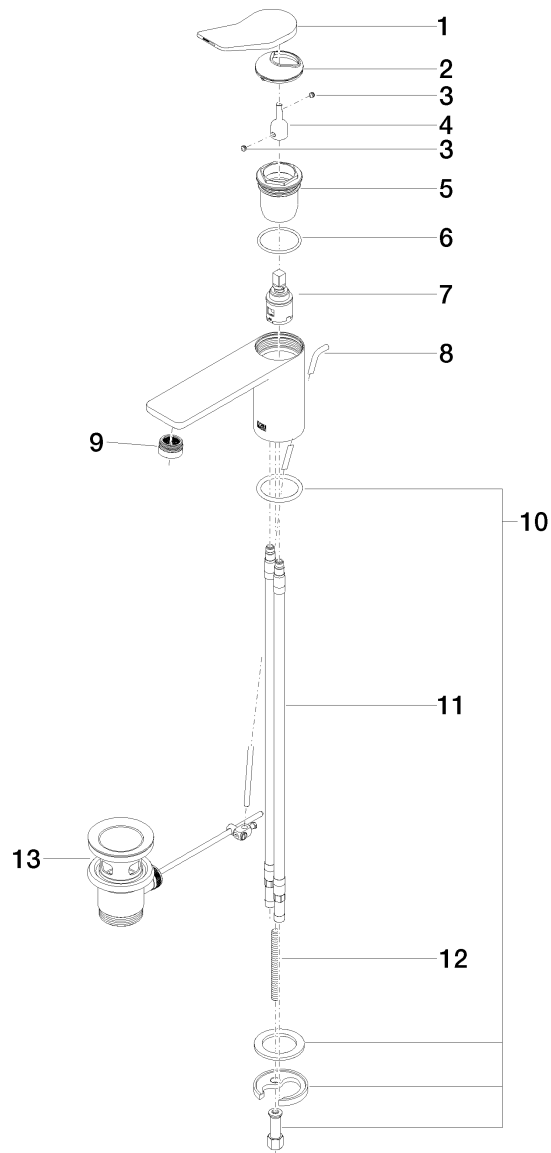

Exploded assembly drawing

Order quantity

No.	Article number	Name	Installation quantity
1	092084020ff	handle	1
2	09283003490	cover	1
3	09311106390	pin	2
4	09290611790	extension	1
5	09231012390	nut	1
6	09141003890	seal	1
7	9015050420090	cartridge	1
8	093109120ff	pull-rod	1
9	90230116101ff	aerator	1
10	0430110387590	fixing set	1
11	0430040180090	hose	2
12	09311101190	pin	1
13	04110100100ff	pop-up waste	1