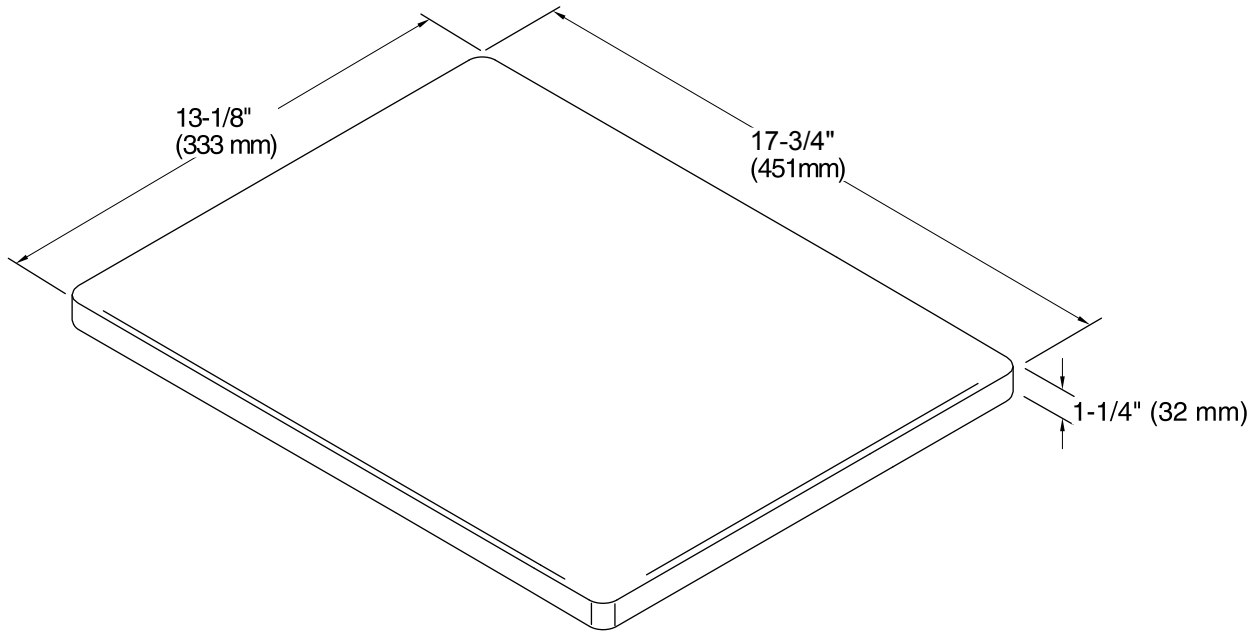

### Features

- Large size provides a convenient food prep station.
- Countertop stop allows you to position the board over the basin or partially over the counter.
- For use with K-3820, K-3822, K-3823, K-3838, K-3839, K-3894, K-3935, K-3942, K-3943, K-3944, K-3945, and K-3996 Vault kitchen sinks.
- For use with K-5281, K-5282, K-5285, and K-5286 Strive kitchen sinks.
- 13-1/8" (333 mm) x 17-3/4" (451 mm) x 1-1/4" (32 mm)

## Technical Information

All product dimensions are nominal.