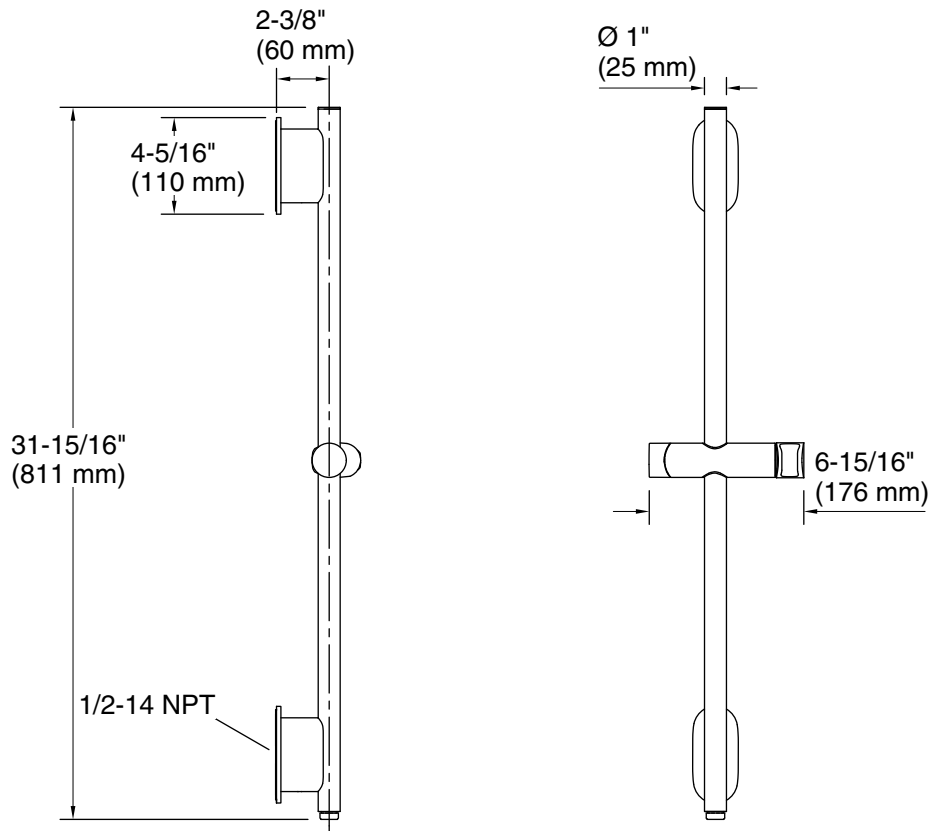

Technical Information

All product dimensions are nominal.

Drain included: No