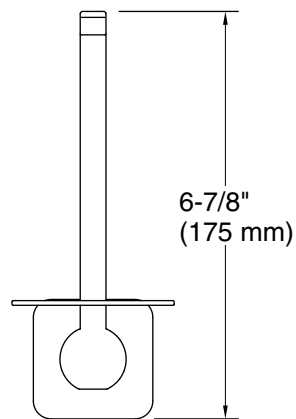

**Parallel®**  
Vertical toilet paper holder  
**K-23527**

**Features**

- Vertical holder makes changing toilet paper quick and simple.
- Coordinates with other products in the Parallel collection.

**Material**

## Technical Information

All product dimensions are nominal.

Material: Zinc, Stainless Steel