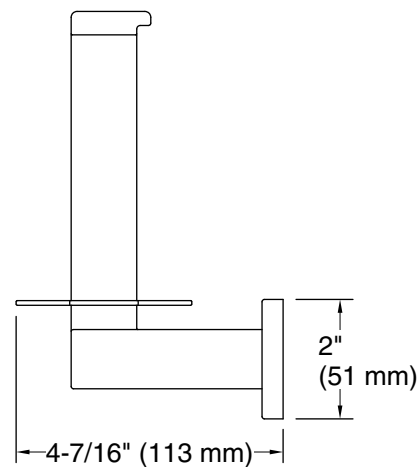

**Parallel®**  
Vertical toilet paper holder  
**K-23527**

**Features**

- Vertical holder makes changing toilet paper quick and simple.
- Coordinates with other products in the Parallel collection.

**Material**

## Technical Information

All product dimensions are nominal.

Material: Zinc, Stainless Steel