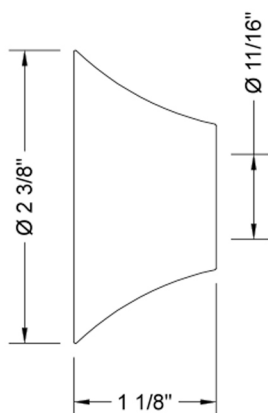

1 1/16" Bell Escutcheon

Model #: 7116-

FEATURES:

- 579 cover 1/2" copper when using 5/8" O.D. compression supply valve
- 7116 or 7118 1 1/16" I.D. bell escutcheons for use with 579 or sweat valves

AVAILABLE FINISHES:

SPECIFICATION DRAWING:

SIDE VIEW

FRONT VIEW