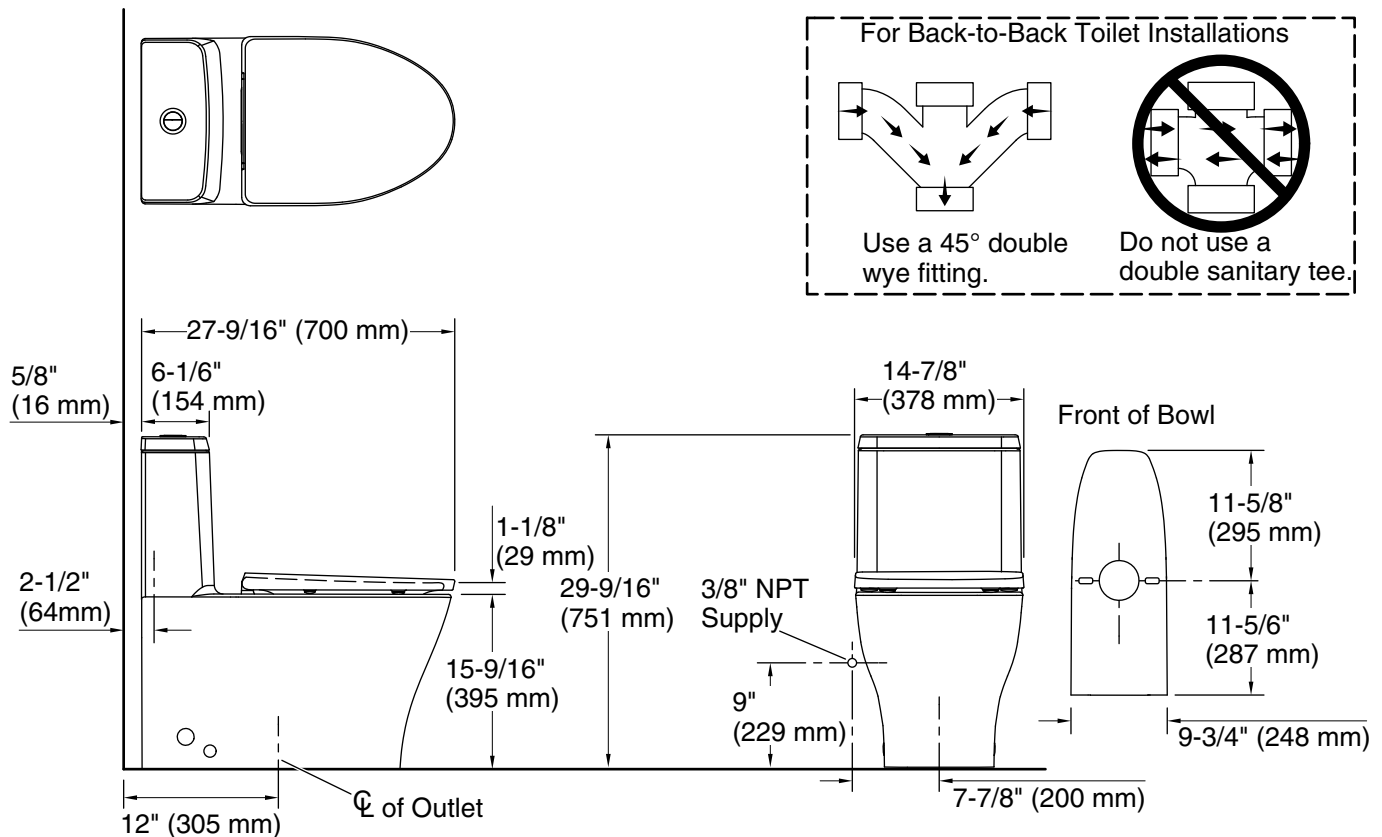

Reach™ Curv

One-piece compact elongated toilet with skirted trapway, dual-flush
K-23188

Features

- One-piece toilets integrate the tank and bowl into a seamless, easy-to-clean design
- Compact elongated bowl offers added comfort while occupying the same space as a round-front bowl
- Standard height
- Top-mount dual-flush actuator offers a choice of 0.8 or 1.28 gpf (3.0 or 4.8 lpf)
- 2" (51 mm) glazed trapway
- Fully skirted trapway simplifies cleaning
- Quiet-Close™ elongated lid and seat prevents slamming
- Alternative option available: Reach Curv with hidden cord design (K-23188-HC)

Installation

- Standard 12" (305 mm) rough-in
- Supply line sold separately
- Requires mounting plate 1362736 for heated seat installation

Recommended Products/Accessories

1023457 Wax Ring/Hardware Kit
1265114 Connector Hose

Available Colors/Finishes

Color tiles intended for reference only.

Color Code Description

	0	White
---	---	-------

Technical Information

All product dimensions are nominal.

Toilet type:	Floor-mount
Waste Outlet:	Floor
Bowl shape:	Compact elongated
Flush type:	Class Five
Trap passageway:	2" (51 mm)
Water surface size:	7-3/4" x 5-3/4" (197 mm x 146 mm)
Rim to water surface:	5-13/16" (148 mm)
Rough-in:	12" (305 mm)
Seat-mounting holes:	5-1/2" (140 mm)
Template:	Footprint, 1392770-7, not required, included