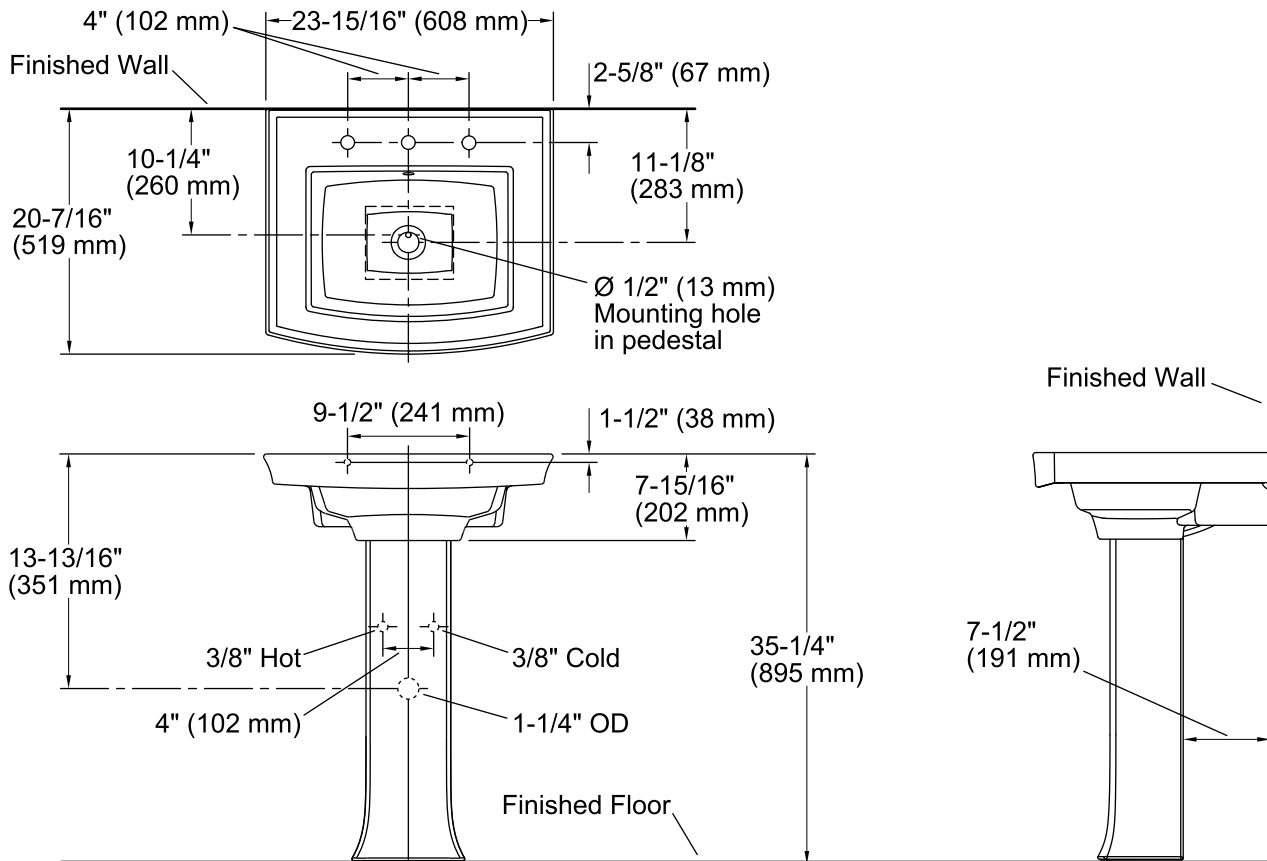

Features

- Vitreous china.
- Pedestal sink.
- Rectangular basin.
- With overflow.
- 8-inch centers.
- Coordinates with other products in the Archer collection.
- 24" (610 mm) x 20-1/2" (521 mm) x 35-1/4" (895 mm)

Recommended Accessories

- K- 7605-P Angle Supply with Stop (pair)
- K- 8998 P-Trap

Components

Product includes:

- K- 2357 Bathroom Sink Pedestal
- K- 2358-8 Pedestal Bathroom Sink Basin
- Additional included component/s: Pedestal hardware pack, and rubber pads.

Technical Information

All product dimensions are nominal.

Bowl configuration:	Single
Installation:	Pedestal
Bowl area (Only)	Length: 16-1/4" (413 mm) Width: 11-15/16" (303 mm) Water depth: 4" (102 mm)
Number of deck holes:	3
Faucet hole(s):	1-3/8" (35 mm)
Drain hole:	1-3/4" (44 mm)