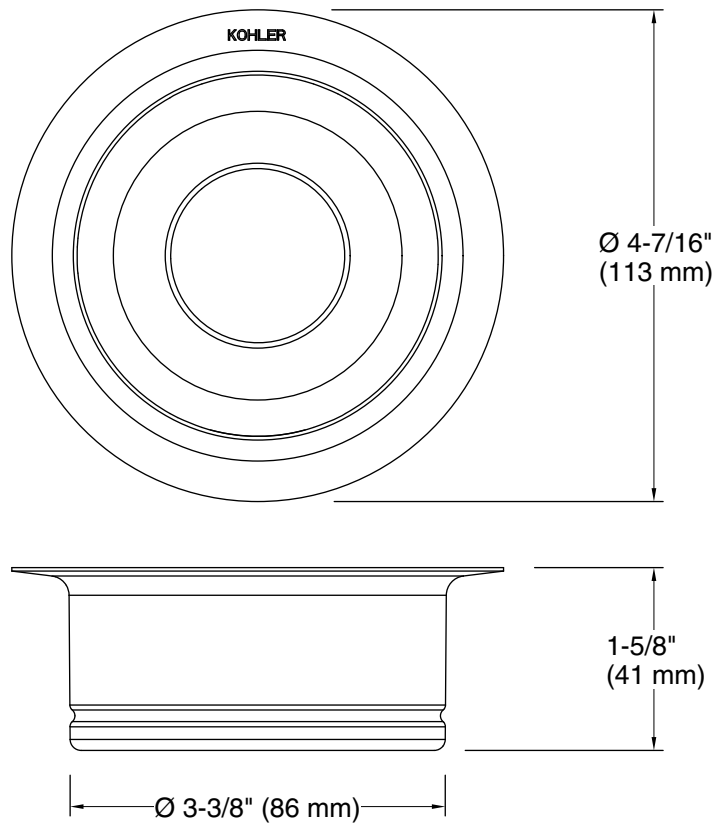

### Features

- Fits standard garbage disposal units (4-1/2" diameter, 1-5/8" depth)
- Includes disposal flange and stopper
- Fits standard garbage disposal units (4-1/2" diameter, 1-5/8" depth)

### Technical Information

All product dimensions are nominal.

Material: Metal