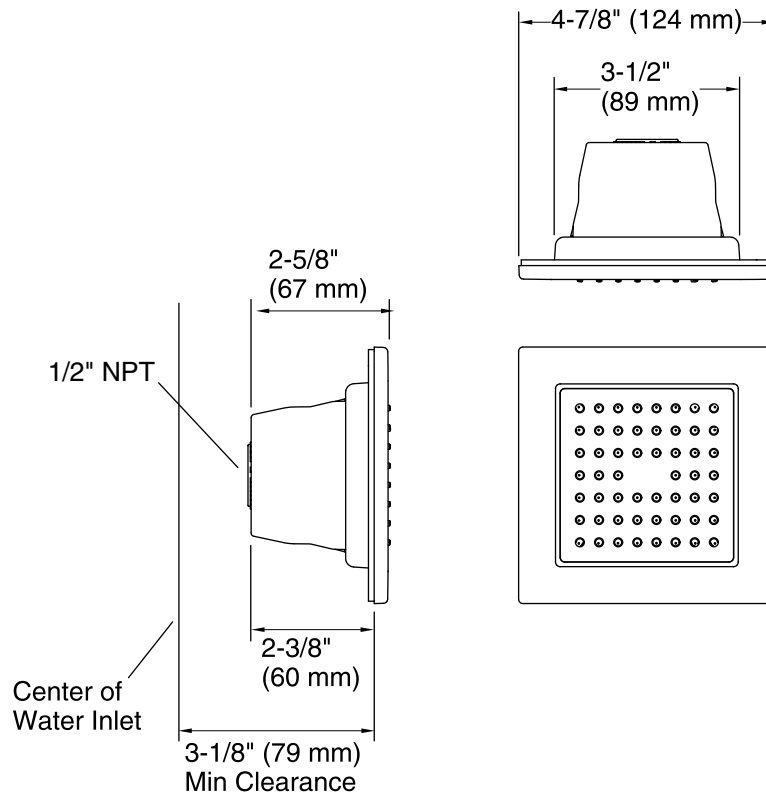

Technical Information

All product dimensions are nominal.

Notes

For use with automatic compensating valves rated at 2.5 gal/min (9.5 l/min) or less.

Install this product according to the installation guide.