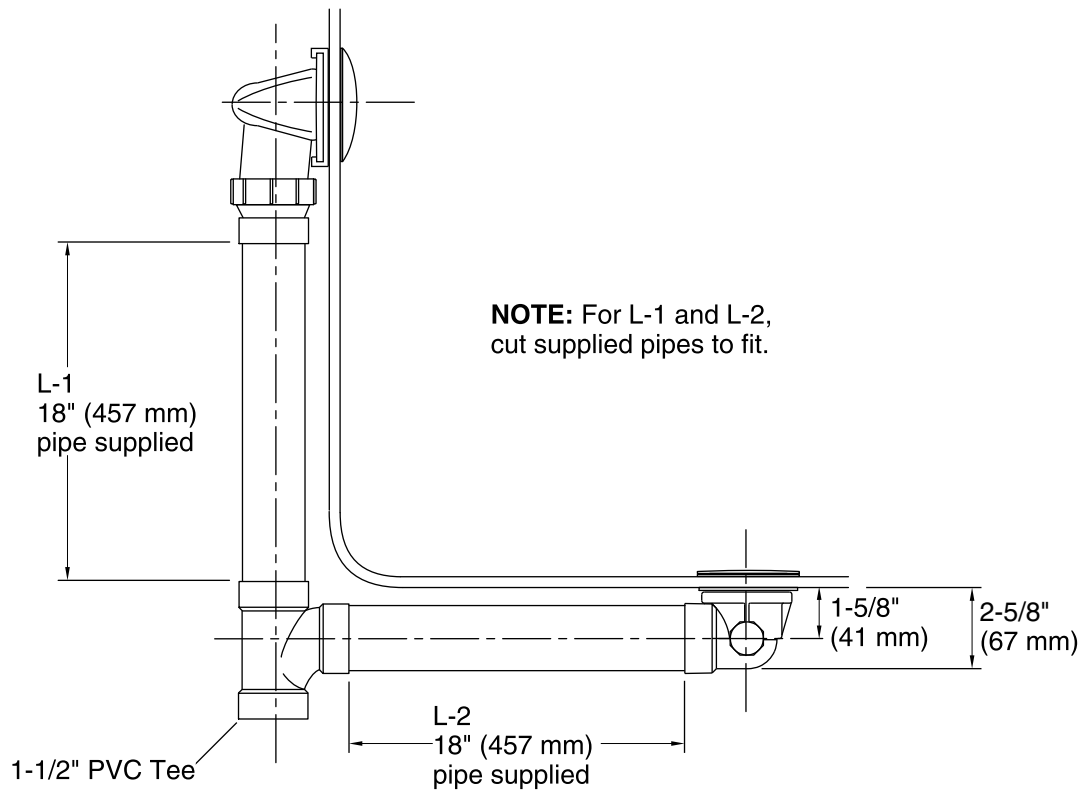

Features

- No internal linkages, reducing the chance of clogs in the overflow pipe.
- Ball-joint construction for easy installation.
- Includes toe-activated closing, and PVC tee and pipe.
- For use with Elevance™, Archer™, Underscore®, Rêve™, and Parity™ baths and whirlpools.

Material

- Schedule 40 PVC with metal overflow cover.
- KOHLER finishes resist corrosion and tarnishing.

Installation

- Above- or through-the-floor.

Codes/Standards

None Applicable

KOHLER® Faucet Lifetime Limited Warranty

Technical Information

All product dimensions are nominal.