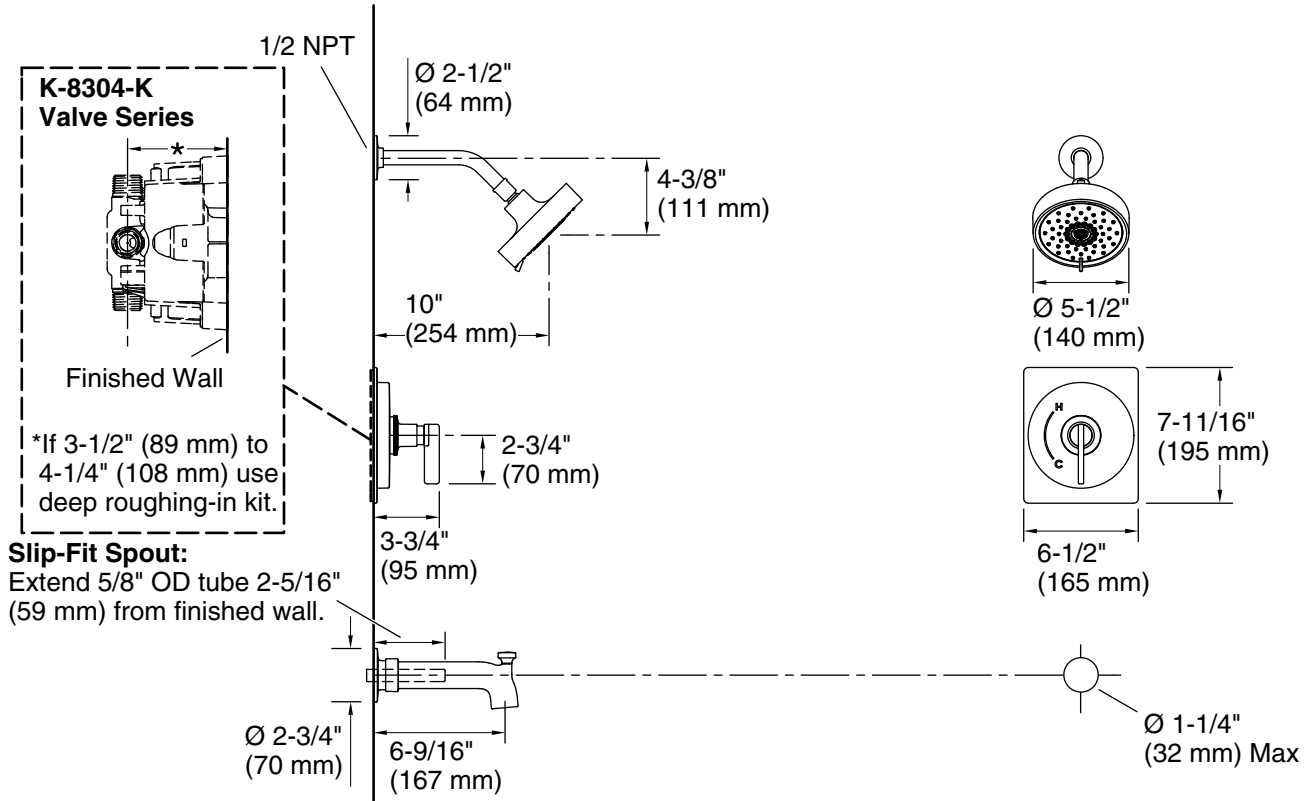

### Features

- Designed in collaboration with Studio McGee
- Multifunction showerhead with advanced spray engine provides three experiences: full coverage, pulsating massage and silk spray
- 1.75 gpm (6.6 lpm) maximum flow rate
- A single handle controls both on/off activation and temperature setting
- MasterClean™ sprayface features an easy-to-clean surface that withstands mineral buildup and maximizes spray performance
- 6-3/4" (171 mm) diverter bath spout with slip-fit connection
- Includes shower arm and flange
- Coordinates with other products in the Castia collection
- Requires valve (sold separately)
- This product can help a building earn Water Efficiency points in LEED® Green Building Rating System

### Technical Information

All product dimensions are nominal.

#### Spout:

Spout reach: 6-3/4" (171 mm)

Shower/Rainhead rated max flow: 1.75 gal/min (6.6 l/min)