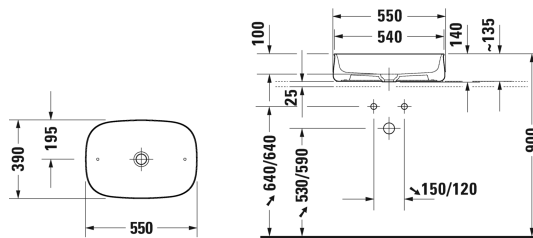

**Zencha Washbowl # 237355..79 / 237355..79 / 237355..79 / 237355..79**

| < 550 mm > |

Washbowl	Dimension	Weight	Order number
ground, without overflow, without tap platform, ceramic covered slotted waste included, fixings included, 550 mm			
<b>Colors</b>			
00 White Alpin 13 Anthracite Matt 32 White Satin Matt 67 Grey Satin Matt			
<b>Variant</b>			
☒	550 x 390 mm	11.200 kilogram	237355..79
☒	550 x 390 mm	11.200 kilogram	237355..79
☒	550 x 390 mm	11.200 kilogram	237355..79
☒	550 x 390 mm	11.200 kilogram	237355..79
<b>Infobox</b>			
Made from DuraCeram, * When using this siphon please observe outlet height from upper surface of finished floor to centre of outlet in accordance with the technical specification sheet			
Sanitary ceramics with the special WonderGliss surface finish will remain clean and attractive-looking for a long time to come. When ordering WonderGliss please add a "1" as eleventh digit to the model number.			
<b>Suitable products</b>			
Vanity unit wall-mounted 1 pull-out compartment, countertop including one cut-out, for 1 above counter basin central, 800 x 550 mm	800 x 550 mm		KT6694
Vanity unit wall-mounted 1 pull-out compartment, countertop including one cut-out, for 1 above counter basin central, 1000 x 550 mm	1000 x 550 mm		KT6695
Vanity unit wall-mounted 1 pull-out compartment, countertop including one cut-out, for 1 above counter basin central, 1200 x 550 mm	1200 x 550 mm		KT6696
Vanity unit wall-mounted 2 pull-out compartments, 1 countertop with one cut-out or two cut-outs, for 1 or 2 above counter basins, 1400 x 550 mm	1400 x 550 mm		KT6697 B/L/R